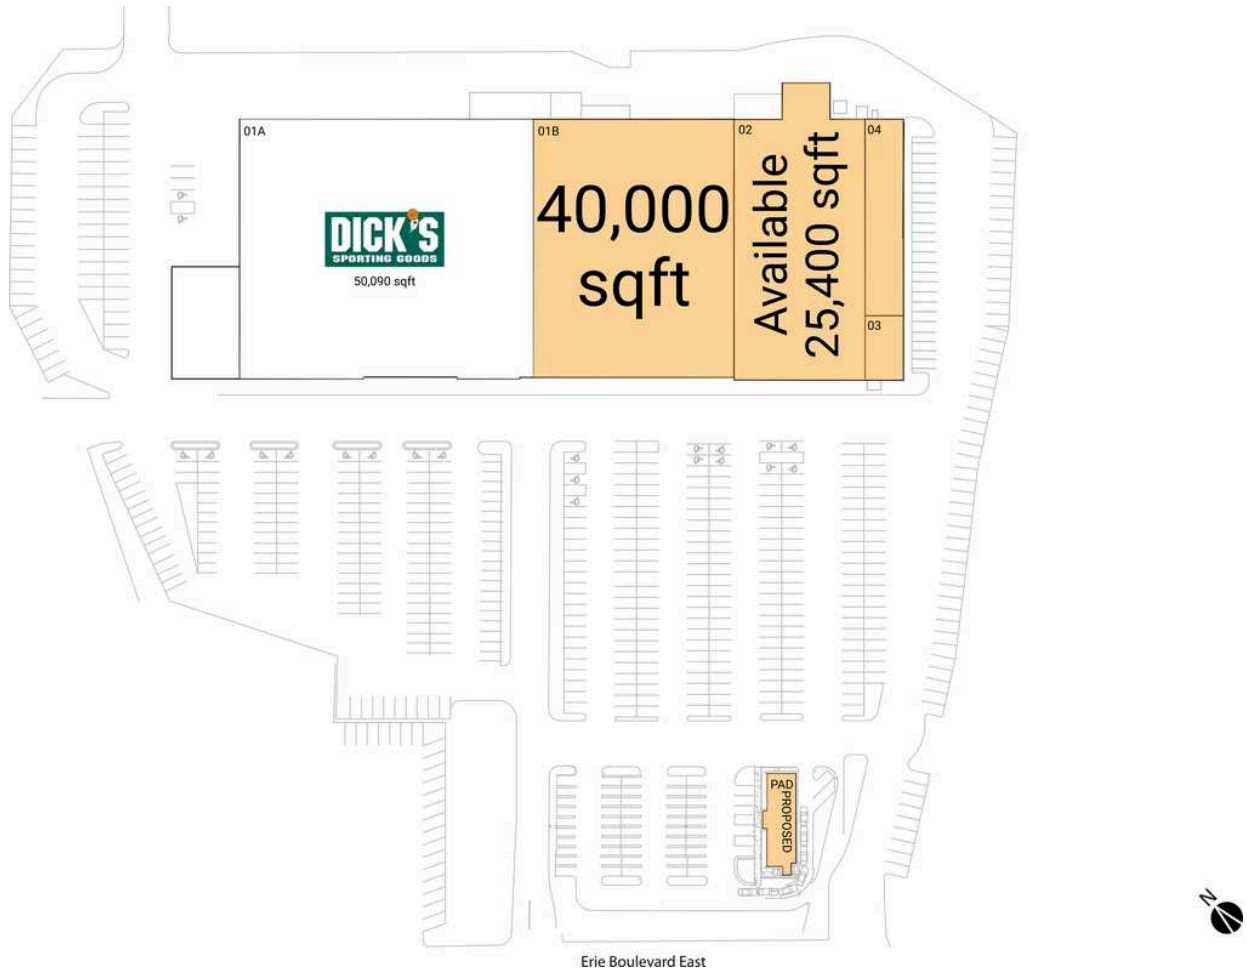

Erie Canal Centre

PAD AVAILABLE	3,000 SF	02 AVAILABLE	25,400 SF
01A Dick's Sporting Goods	50,090 SF	03 AVAILABLE	1,600 SF
01B AVAILABLE	40,000 SF	04 AVAILABLE	4,500 SF