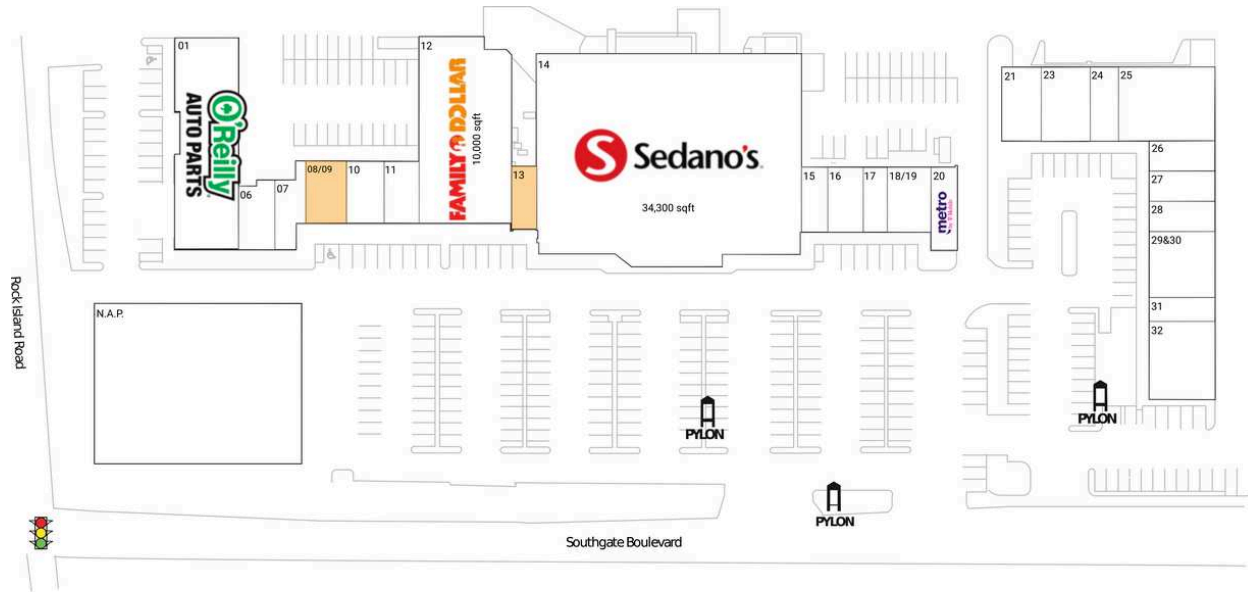

Presidential Plaza West

N.A.P. Gas		18/19 Pete's Coin Laundry	1,800 SF
01 O'Reilly Auto Parts	8,291 SF	20 Metro by T-Mobile	1,300 SF
06 La Paloma Financial Services and Uhaul	1,583 SF	21 Dryclean USA	1,600 SF
07 Academy Insurance	1,355 SF	23 Polish Deli Krakus	2,662 SF
08/09 AVAILABLE	1,625 SF	24 Multi-Services	1,410 SF
10 Touch of Class	1,500 SF	25 Organizacion Cristiana Amor Viviente	4,590 SF
11 Domino's Pizza	1,250 SF	26 Christian Church of Reference	1,300 SF
12 Family Dollar	10,000 SF	27 Star Nails	1,335 SF
13 AVAILABLE	1,000 SF	28 Bistro Creole Restaurant	1,350 SF
14 Sedano's	34,300 SF	29&30 So.Rock Beverage	2,760 SF
15 Kleen Kutz	1,100 SF	31 Fantastic Cuts Barbershop	990 SF
16 Ultimate Wellness and Rehab Center	1,340 SF	32 DJ's Laundromart	3,040 SF
17 Green Light Financial Services	960 SF		