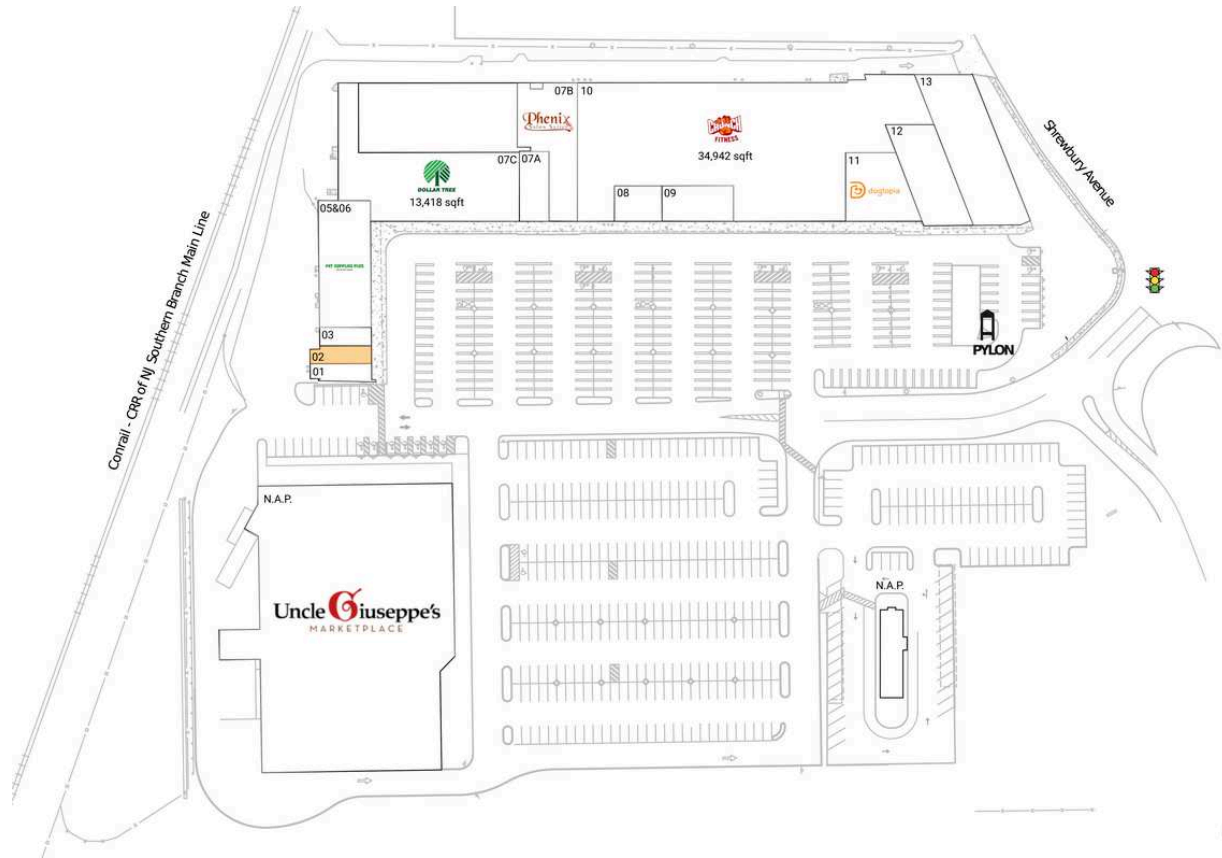

Tinton Falls Plaza

N.A.P. Uncle Giuseppe's Marketplace		07C Dollar Tree	13,418 SF
01 Panda House Restaurant	1,100 SF	08 Nail Attraction	1,500 SF
02 AVAILABLE	1,050 SF	09 Degree Wellness	2,475 SF
03 Salon Da Ja Vu	1,000 SF	10 Crunch Fitness	34,942 SF
05&06 Pet Supplies Plus	6,038 SF	11 Dogtopia	5,100 SF
07A Bronze Couture Tan & Spa	2,165 SF	12 Kanji Steakhouse & Sushi Bar	5,503 SF
07B Phenix Salon Suites	5,962 SF	13 Cottontails	7,507 SF