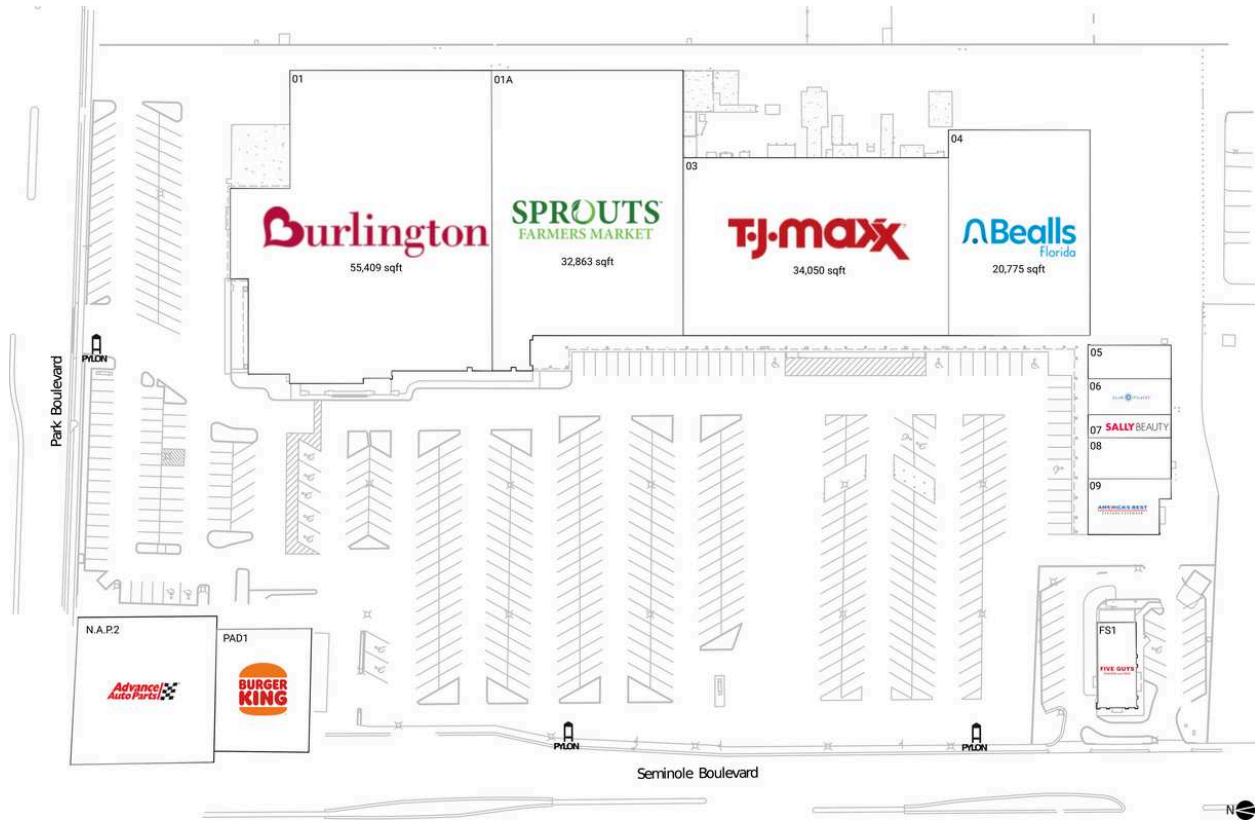

Seminole Plaza

FS1 Five Guys	2,709 SF	04 Bealls Florida	20,775 SF
N.A.P.2 Advance Auto Parts		05 Kaizen Nail & Spa	1,990 SF
PAD1 Burger King	1,701 SF	06 Club Pilates	2,140 SF
01 Burlington	55,409 SF	07 Sally Beauty Supply	1,380 SF
01A Sprouts Farmers Market	32,863 SF	08 CosmoProf	2,450 SF
03 T.J. Maxx	34,050 SF	09 America's Best Contacts & Eyeglasses	2,800 SF