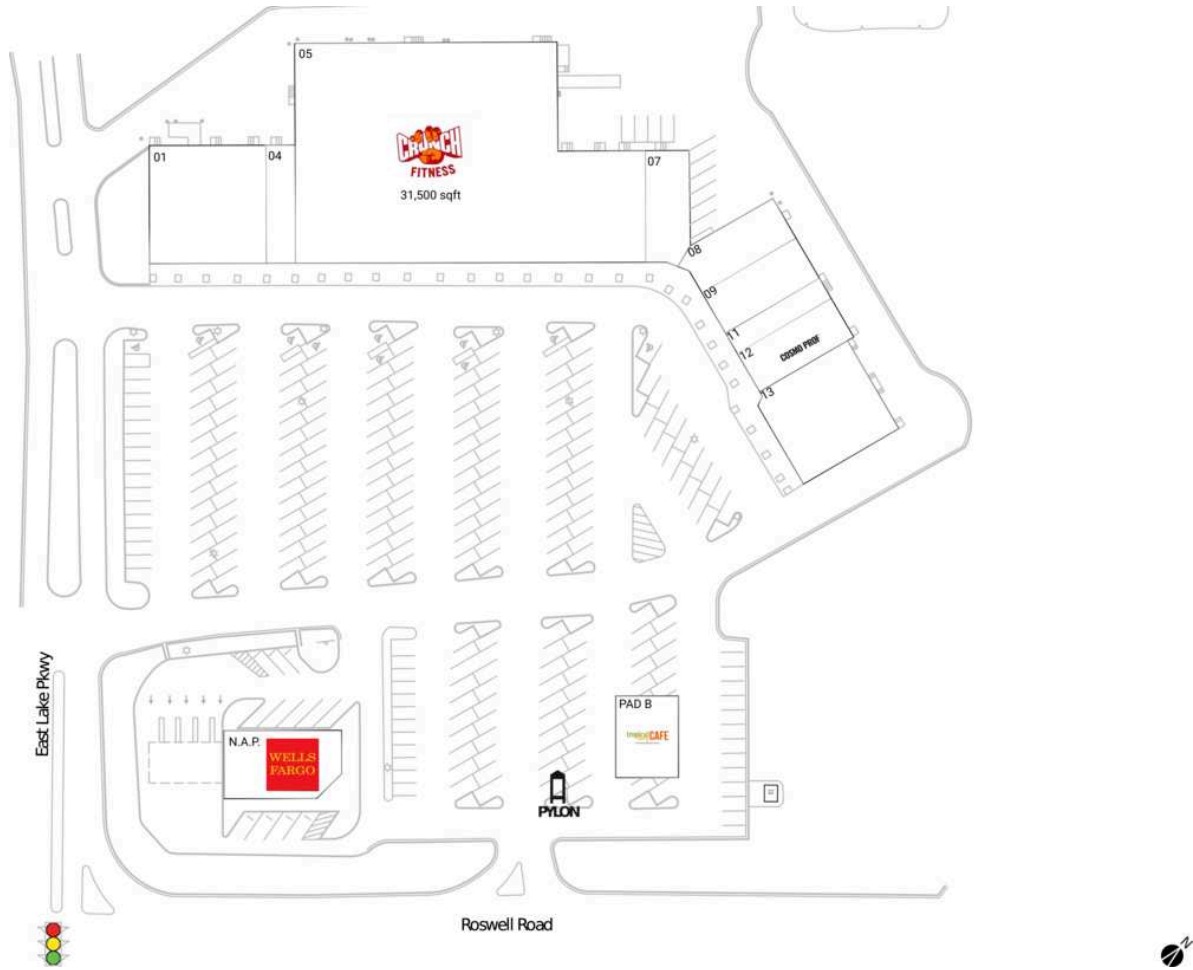

# Eastlake Plaza

ATM Truist Bank		07 Cajun Specialty Meats	2,250 SF
N.A.P. Wells Fargo		08 Cookie Nip Studio Kitchen	2,230 SF
PAD B Tropical Smoothie Cafe		09 Brazilian Aesthetic Center	2,400 SF
01 DashMart	6,400 SF	11 Pink Me Up Brazilian Nail Salon	1,200 SF
04 JJ's Pizza	1,600 SF	12 CosmoProf	2,296 SF
05 Crunch Fitness	31,500 SF	13 Atlanta Dance	5,100 SF