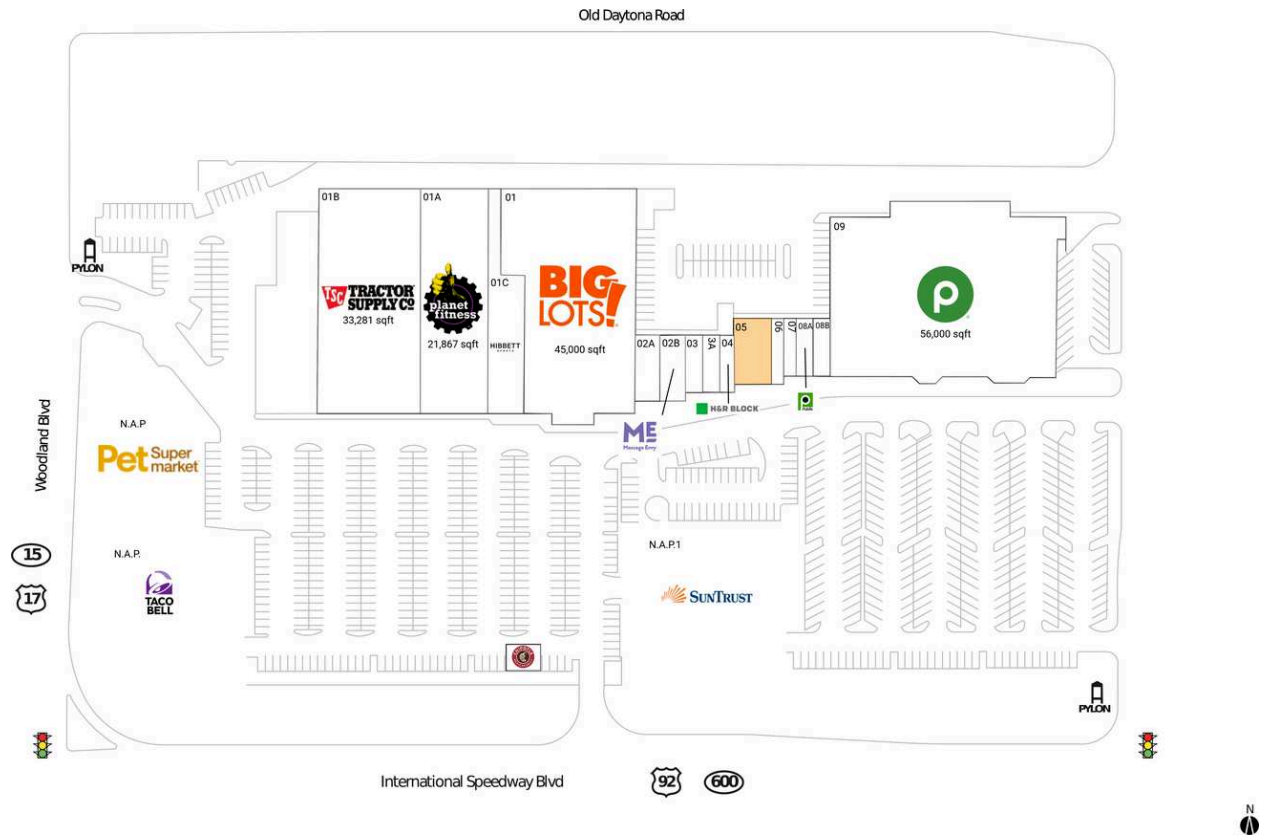

Northgate Shopping Center

N.A.P Pet Supermarket		03 Coast Dental	1,957 SF
N.A.P. Taco Bell		3A Poke Me Express	1,470 SF
N.A.P.1 SunTrust Bank		04 H&R Block	1,400 SF
PAD A Chipotle Mexican Grill		05 AVAILABLE	3,600 SF
01 Big Lots	45,000 SF	06 T&T Nail Salon	1,200 SF
01A Planet Fitness	21,867 SF	07 Hair Cuttery	1,050 SF
01B Tractor Supply Company	33,281 SF	08A Publix Liquor	1,400 SF
01C Hibbett Sports	8,334 SF	08B GNC	1,400 SF
02A VIPcare	2,035 SF	09 Publix	56,000 SF
02B Massage Envy	2,060 SF		