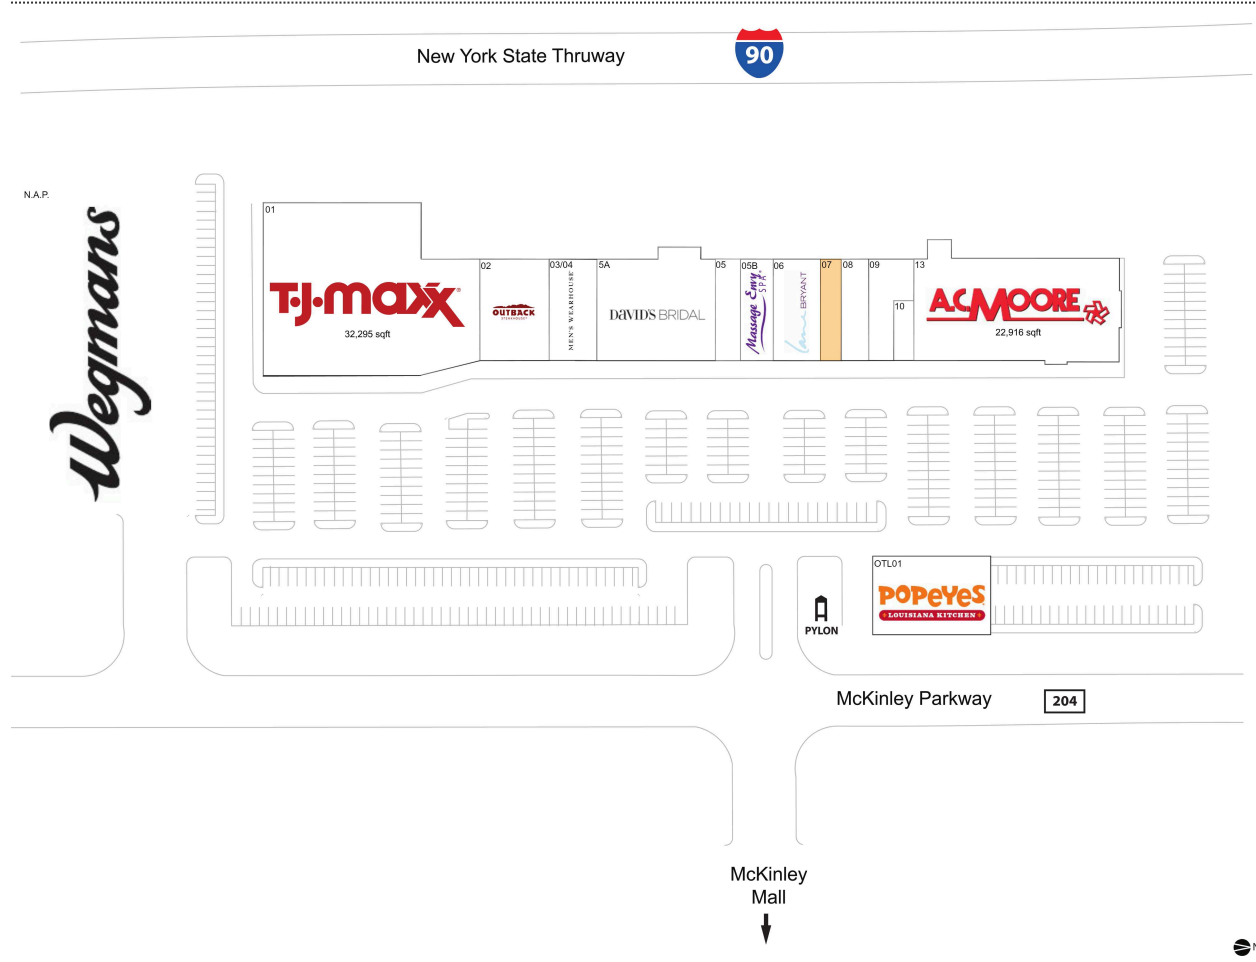

McKinley Plaza

07 AVAILABLE	2,000 SF	05B Massage Envy	2,750 SF
N.A.P. Wegmans Food Market		5A David's Bridal	7,933 SF
OTL01 Popeyes	2,400 SF	06 Lane Bryant	4,500 SF
01 T.J. Maxx	32,295 SF	08 El Canelo	2,500 SF
02 Outback Steakhouse	6,500 SF	09 Poppyseed Restaurant	3,300 SF
03/04 Men's Wearhouse	4,500 SF	10 Luxury Nail Spa	1,200 SF
05 Gamerez Haven	2,750 SF	13 A.C. Moore	22,916 SF