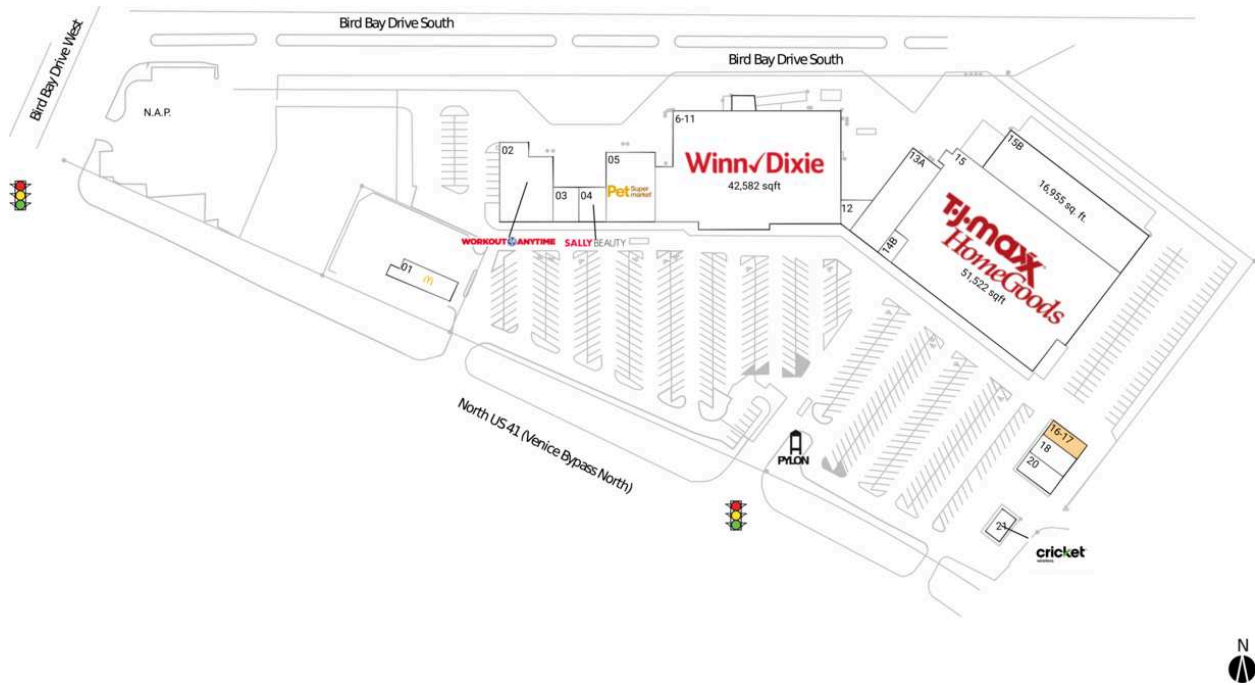

Venice Plaza

N.A.P. Florida Shores Bank		13A Lumber Liquidators	7,500 SF
01 McDonald's	3,486 SF	14B Partridge Barber Shop	1,000 SF
02 Workout Anytime	8,000 SF	15 T.J. Maxx & HomeGoods	51,522 SF
03 WW	1,750 SF	16-17 AVAILABLE	1,605 SF
04 Sally Beauty Supply	2,000 SF	18 Angel Nails	1,800 SF
05 Pet Supermarket	7,000 SF	20 Venice Laundromat	1,800 SF
6-11 Winn-Dixie	42,582 SF	21 Cricket	1,000 SF
12 Modern Creations Hair Salon	1,300 SF		