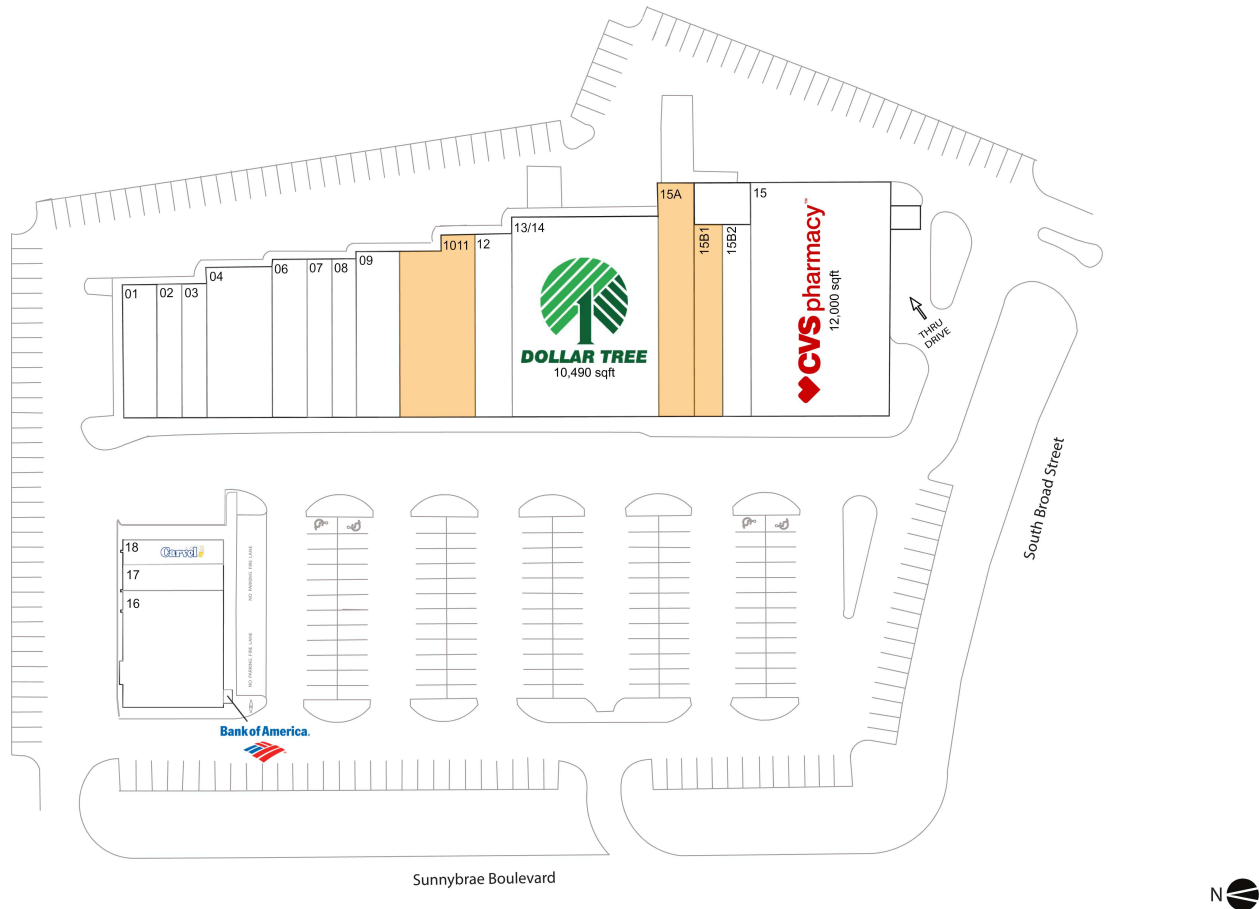

Dover Park Plaza

15B1 AVAILABLE	1,500 SF	08 Kumon	1,520 SF
15A AVAILABLE	3,383 SF	09 Italian People's Bakery	2,500 SF
1011 AVAILABLE	4,700 SF	12 Sun Lok Gardens	2,566 SF
ATM Bank of America ATM		13/14 Dollar Tree	10,490 SF
01 Sunnybrite Cleaners	1,600 SF	15 CVS/pharmacy	12,000 SF
02 Video X-Press	1,200 SF	15B2 The Growing Place	1,500 SF
03 Laundromat	1,200 SF	16 Yogi's Diner	3,885 SF
04 Scotto & Crimani	3,420 SF	17 Love My Hair Salon	1,000 SF
06 Tee Cee's Deli	1,758 SF	18 Carvel Ice Cream	1,000 SF
07 Majestic Nails	1,473 SF		