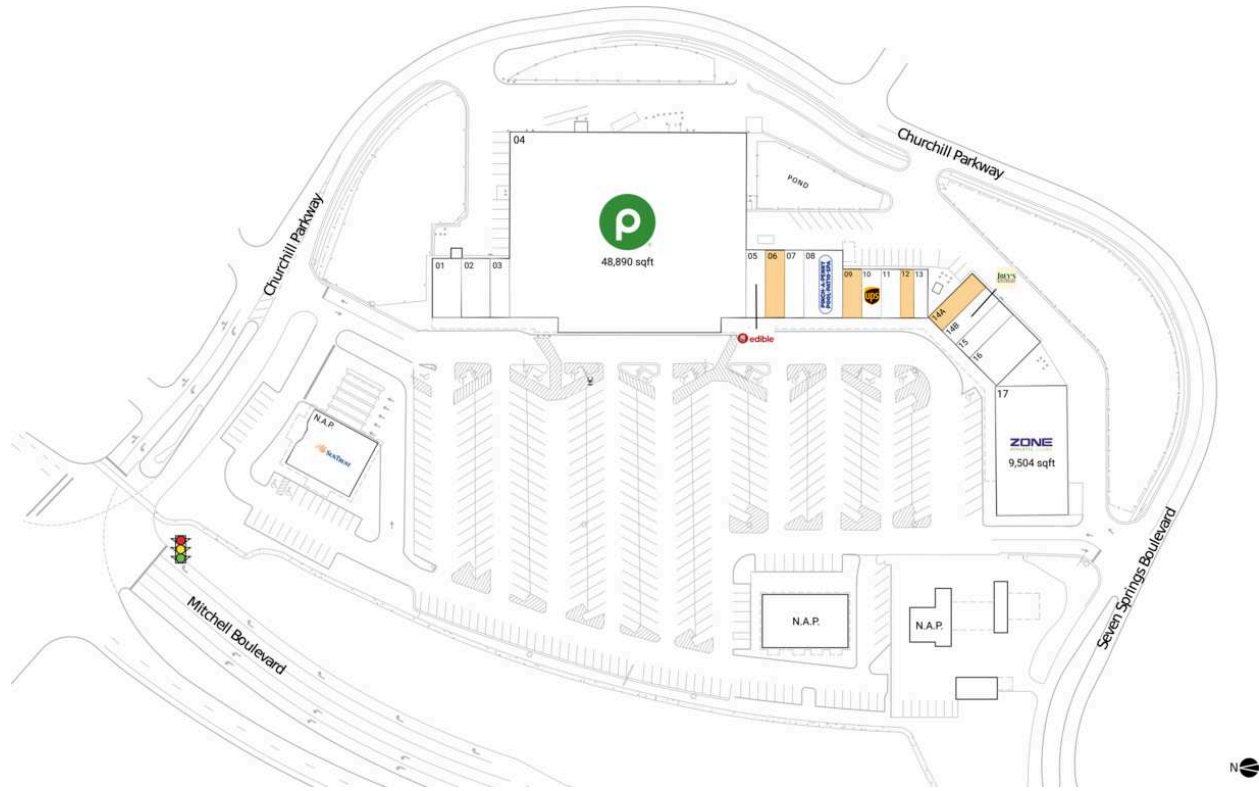

Chelsea Place

N.A.P. SunTrust Bank		10 The UPS Store	1,000 SF
01 Wraps and Kabobs	1,800 SF	11 The Platinum House Salon	1,000 SF
02 Chelsea Place Liquors	1,800 SF	12 AVAILABLE	725 SF
03 Hot Wok	1,200 SF	13 Scissors Edge Barber Shop	725 SF
04 Publix	48,890 SF	14A AVAILABLE	1,300 SF
05 Edible Arrangements	1,400 SF	14B Joey's New York Pizza & Italian Restaurant	1,300 SF
06 AVAILABLE	1,400 SF	15 Any Lab Test Now	1,300 SF
07 Turbo Nails	1,400 SF	16 Liquid Garage	2,600 SF
08 Pinch-A-Penny	2,800 SF	17 Zone Fitness Club	9,504 SF
09 AVAILABLE	1,000 SF		