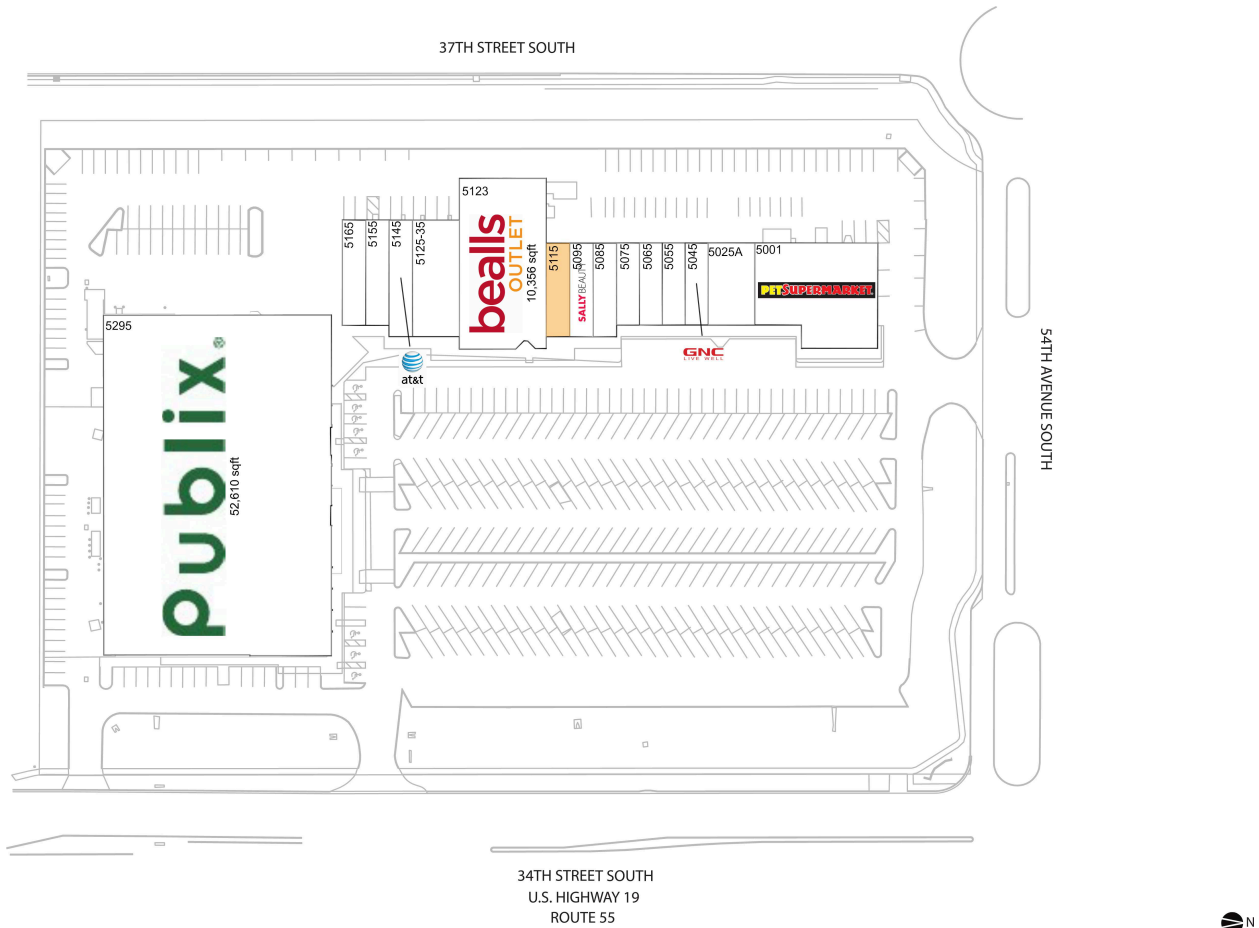

# Bay Pointe Plaza

<b>5115 AVAILABLE</b>	1,600 SF	5085 Japanese Hibachi and Sushi	1,600 SF
N.A.P 7Eleven		5095 Sally Beauty Supply	1,600 SF
5001 Pet Supermarket	8,619 SF	5123 Bealls Outlet	10,356 SF
5025A Portofino Ristorante	2,800 SF	5125-35 Tosti's Spirits and Fine Wines	4,000 SF
5045 GNC	1,400 SF	5145 AT&T	2,000 SF
5055 China Wok	1,400 SF	5155 The Nail Shop	1,800 SF
5065 Sun Country Cleaners	1,400 SF	5165 CORA Rehabilitation Clinics	2,000 SF
5075 Hair Cuttery	1,400 SF	5295 Publix	52,610 SF