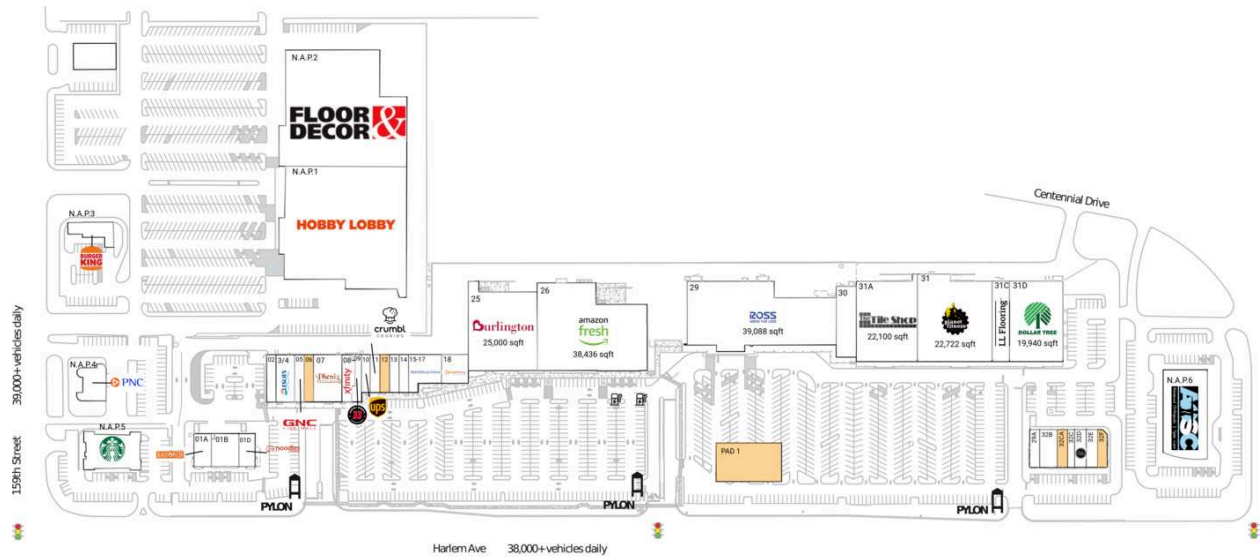

# Tinley Park Plaza

N.A.P.1 Hobby Lobby		07 Phenix Salon Suites	6,095 SF
N.A.P.2 Floor & Decor		08 Xfinity	2,540 SF
N.A.P.3 Burger King		09 Jimmy John's	1,300 SF
N.A.P.4 PNC Bank		10 The UPS Store	1,600 SF
N.A.P.5 Starbucks		11 Crumbl Cookies	1,600 SF
N.A.P.6 Advanced Orthopedic & Spine Care		<b>12 AVAILABLE</b>	1,600 SF
<b>PAD 1 AVAILABLE</b>		13 Vida Boba Cafe	1,600 SF
01A Blaze Pizza	2,500 SF	14 Only Nails	1,210 SF
01B Dental Works	4,017 SF	15-17 Bath & Body Works	4,948 SF
01D Noodles & Company	2,500 SF	18 Orangetheory Fitness	3,566 SF
02 Eiffel Waffle	2,000 SF	25 Burlington	25,000 SF
3/4 Leslie's Pool Supplies	4,000 SF	26 Amazon Fresh	38,436 SF
05 GNC	2,000 SF	29 Ross Dress for Less	39,088 SF
<b>06 AVAILABLE</b>	2,000 SF	29A Batteries Plus	1,600 SF

# Tinley Park Plaza

---

30 Double T Nailbar	6,000 SF	32C GameStop	1,200 SF
31 Planet Fitness	22,722 SF	<b>32CA AVAILABLE</b>	1,667 SF
31A The Tile Shop	22,100 SF	32D Stella's Place	2,040 SF
31C LL Flooring	6,435 SF	32E Anjel's Boutique	1,960 SF
31D Dollar Tree	19,940 SF	<b>32F AVAILABLE</b>	1,600 SF
32B America's Best Contacts & Eyeglasses	3,020 SF		