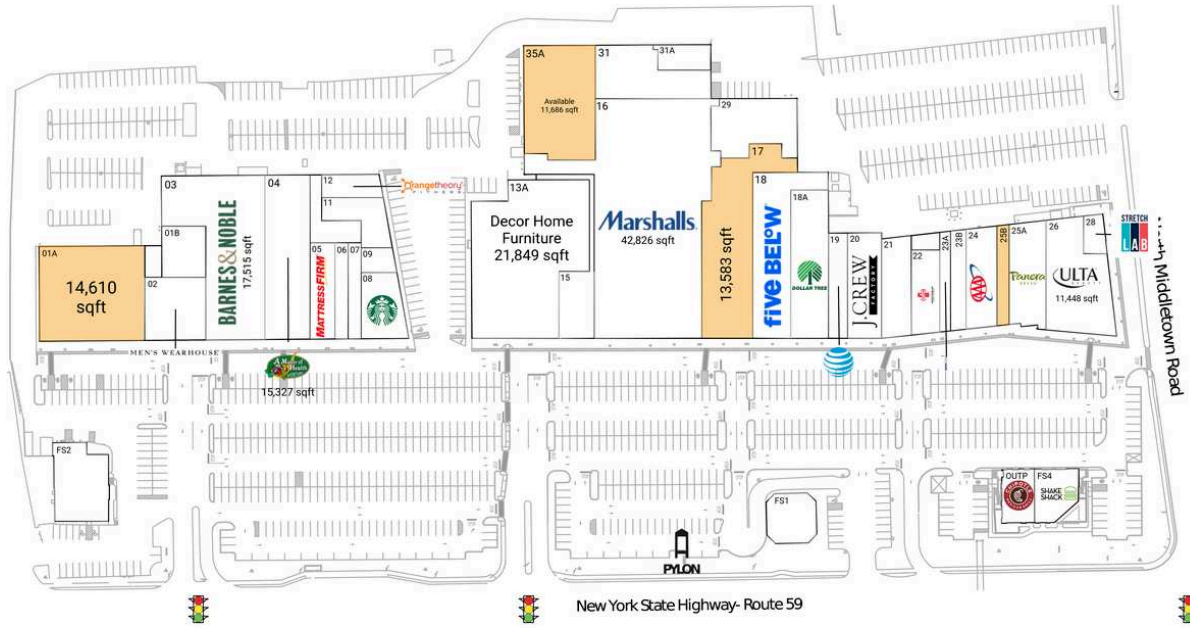

Rockland Plaza

FS1 Provident Savings Bank	2,500 SF	11 Sakana	2,411 SF
FS2 Nanuet Diner	4,750 SF	12 Orangetheory Fitness	2,710 SF
FS4 Shake Shack	3,000 SF	13A Decor Home Furniture	21,849 SF
OUTP Chipotle Mexican Grill		15 Quality Italian Shoes	2,432 SF
01A AVAILABLE	14,610 SF	16 Marshalls	42,826 SF
01B Storage	3,220 SF	17 AVAILABLE	13,583 SF
02 Men's Wearhouse	5,879 SF	18 Five Below	9,800 SF
03 Barnes & Noble	17,515 SF	18A Dollar Tree	8,166 SF
04 A Matter of Health	15,327 SF	19 AT&T	2,750 SF
05 Mattress Firm	4,200 SF	20 J. Crew Factory	5,292 SF
06 C2 Education	1,950 SF	21 Wonder	3,492 SF
07 Cigar King	2,290 SF	22 AFC Urgent Care	4,124 SF
08 Starbucks	1,600 SF	23A Supercuts	1,545 SF
09 Nanuet Vision Center	550 SF	23B Quickway Japanese Hibachi	2,506 SF

Rockland Plaza

24 AAA	3,900 SF	29 Westrock Pools & Patio Furn.	6,943 SF
25A Panera Bread	4,918 SF	31 Autopart International	7,400 SF
25B AVAILABLE	1,336 SF	31A Can In/Cash Out	2,010 SF
26 Ulta Beauty	11,448 SF	35A AVAILABLE	11,686 SF
28 StretchLab	1,750 SF		