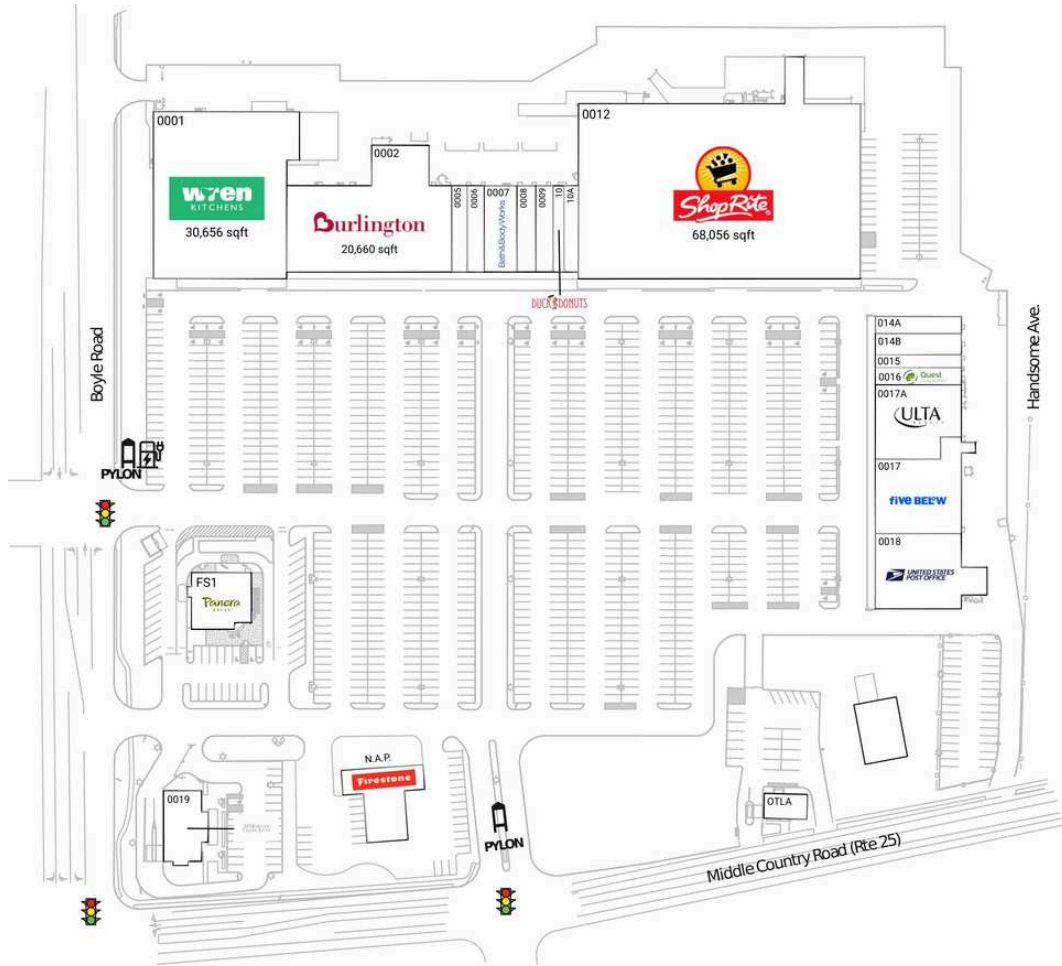

# College Plaza

FS1 Panera Bread	4,500 SF	10A Half Off Cards of Selden	2,394 SF
N.A.P. Firestone		0012 ShopRite	68,056 SF
OTLA Aspen Dental	3,500 SF	014A The Nail Forum	1,975 SF
0001 Wren Kitchens	30,656 SF	014B Scrubs & Beyond	2,465 SF
0002 Burlington	20,660 SF	0015 Adobo Mexican Grill	1,500 SF
0005 Golden Garden	1,800 SF	0016 Quest Diagnostics	2,000 SF
0006 Selden Pizza Restaurant	2,000 SF	0017 Five Below	9,664 SF
0007 Bath & Body Works	4,000 SF	0017A Ulta Beauty	7,662 SF
0008 Salon Aura	2,000 SF	0018 United States Post Office	8,500 SF
0009 Boyle Wine & Liquor Store	2,000 SF	0019 JP Morgan Chase	6,700 SF
10 Duck Donuts	1,650 SF		