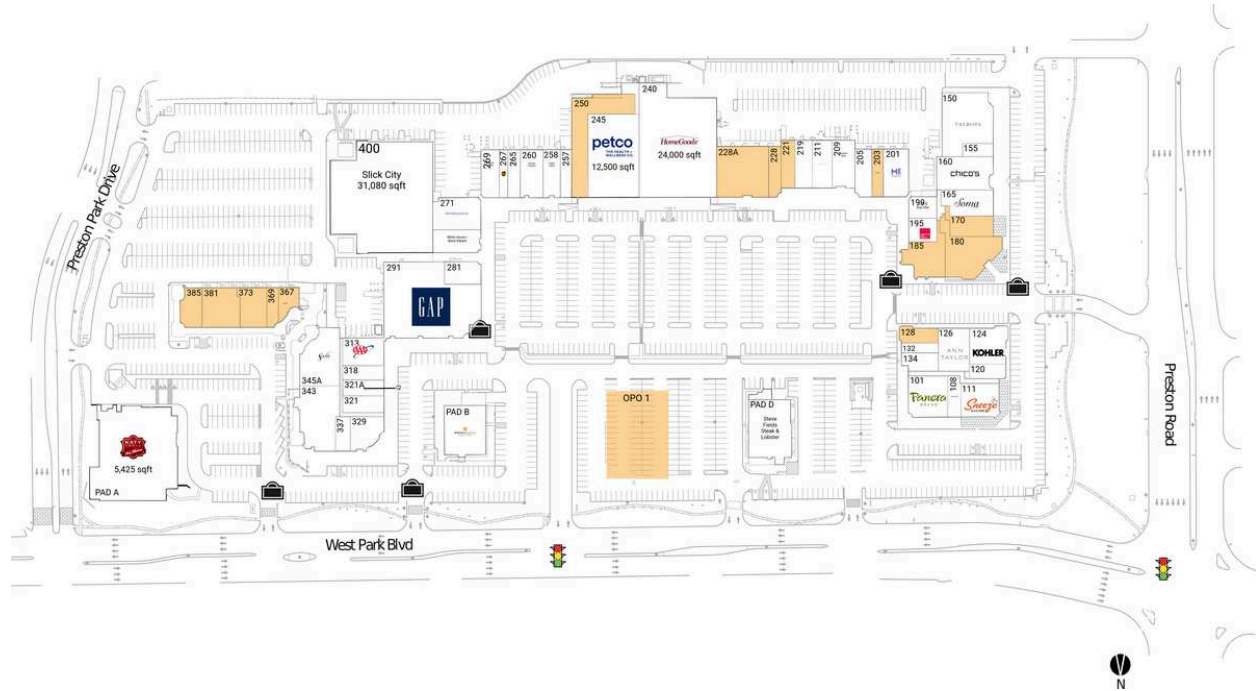

## OPO 1 AVAILABLE

PAD A Katy Trail Ice House	5,425 SF
PAD B Meso Maya Comida Y Copas	6,117 SF
PAD D Steve Fields Steak & Lobster	6,932 SF
101 Panera Bread	4,462 SF
108 Yogurtland	1,509 SF
111 Snooze an A.M. Eatery	3,914 SF
120 Cool Heads Salon for Men	1,520 SF
124 Kohler Signature Store	3,935 SF
126 Ann Taylor	3,958 SF
<b>128 AVAILABLE</b>	2,160 SF
132 Pure Green	1,225 SF
134 Blo - Blow Dry Bar	1,912 SF
150 Talbots	7,992 SF

155 Brianna Cannon	1,498 SF
160 Chico's	5,535 SF
165 Soma By Chico's	3,400 SF
<b>170 AVAILABLE</b>	2,957 SF
<b>180 AVAILABLE</b>	6,196 SF
<b>185 AVAILABLE</b>	4,668 SF
195 European Wax Center	1,747 SF
199 Toni & Guy USA	1,692 SF
201 Massage Envy	3,500 SF
<b>203 AVAILABLE</b>	1,603 SF
205 Happy Beauty	2,357 SF
209 Majestic Nails	3,200 SF
211 Paper Source	2,800 SF
219 Fit Social Club	2,449 SF

# Preston Park Village

---

<b>221 AVAILABLE</b>	2,000 SF	291 Gap	19,900 SF
<b>228 AVAILABLE</b>	2,047 SF	313 AAA	3,353 SF
<b>228A AVAILABLE</b>	7,600 SF	318 Amazing Lash Studio	1,750 SF
240 HomeGoods	24,000 SF	321 Sota Weight Loss	1,983 SF
245 Petco	12,500 SF	321A C2 Education	1,450 SF
<b>250 AVAILABLE</b>	8,800 SF	329 Pie Tap	2,568 SF
257 Foot Solution	1,600 SF	337 Hotworx	1,800 SF
258 Cotton Island	2,440 SF	343 Kauboi	6,905 SF
260 Animal Crackers	3,220 SF	345A Sola Salon Studios	6,185 SF
265 Eyes on Preston Park	1,760 SF	<b>367 AVAILABLE</b>	1,709 SF
267 The UPS Store	1,200 SF	<b>369 AVAILABLE</b>	1,480 SF
269 Bodybar Pilates	2,560 SF	<b>373 AVAILABLE</b>	2,565 SF
271 Bath & Body Works	4,500 SF	<b>381 AVAILABLE</b>	4,371 SF
273 White House / Black Market	3,236 SF	<b>385 AVAILABLE</b>	2,480 SF
281 Semper Laser	1,198 SF	400 Slick City	31,080 SF