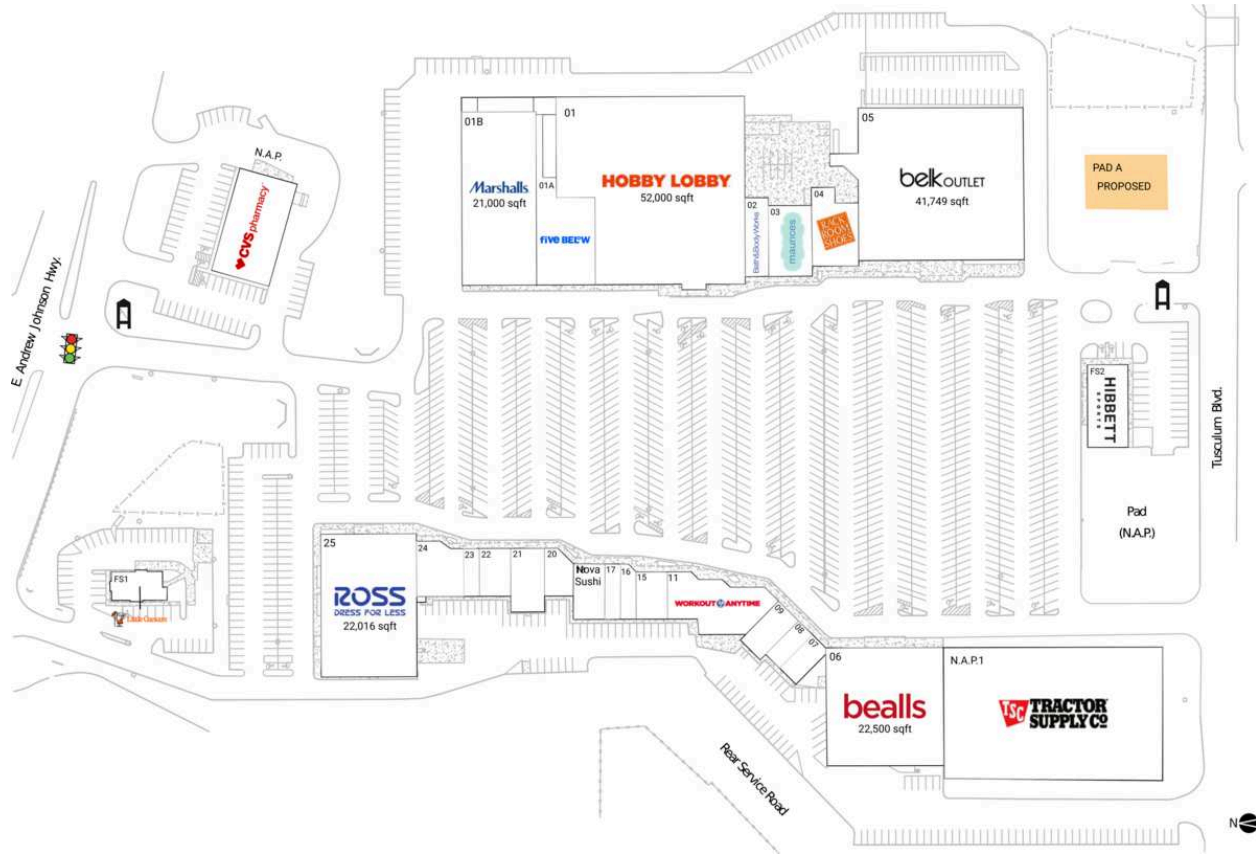

Greeneville Commons

FS1 Little Caesars Pizza	2,500 SF	08 Q Nails	1,500 SF
FS2 Hibbett Sports	5,500 SF	09 PT Solutions Physical Therapy	2,450 SF
N.A.P. CVS/pharmacy		11 Workout Anytime	7,767 SF
N.A.P.1 Tractor Supply Company		15 Xfinity	2,400 SF
PAD A AVAILABLE		16 Farm Bureau Insurance	1,350 SF
01 Hobby Lobby	52,000 SF	17 Pals	1,400 SF
01A Five Below	9,000 SF	18 Nova Sushi	2,800 SF
01B Marshalls	21,000 SF	20 GNC	2,160 SF
02 Bath & Body Works	3,000 SF	21 The UnCommon Collective	3,467 SF
03 Maurices	4,950 SF	22 Casa Nostra Italian Restaurant	2,400 SF
04 Rack Room Shoes	5,400 SF	23 China Chef	1,200 SF
05 Belk Outlet	41,749 SF	24 Monterrey Mexican Restaurant	3,950 SF
06 Bealls	22,500 SF	25 Ross Dress for Less	22,016 SF
07 The Brew Spot	1,680 SF		