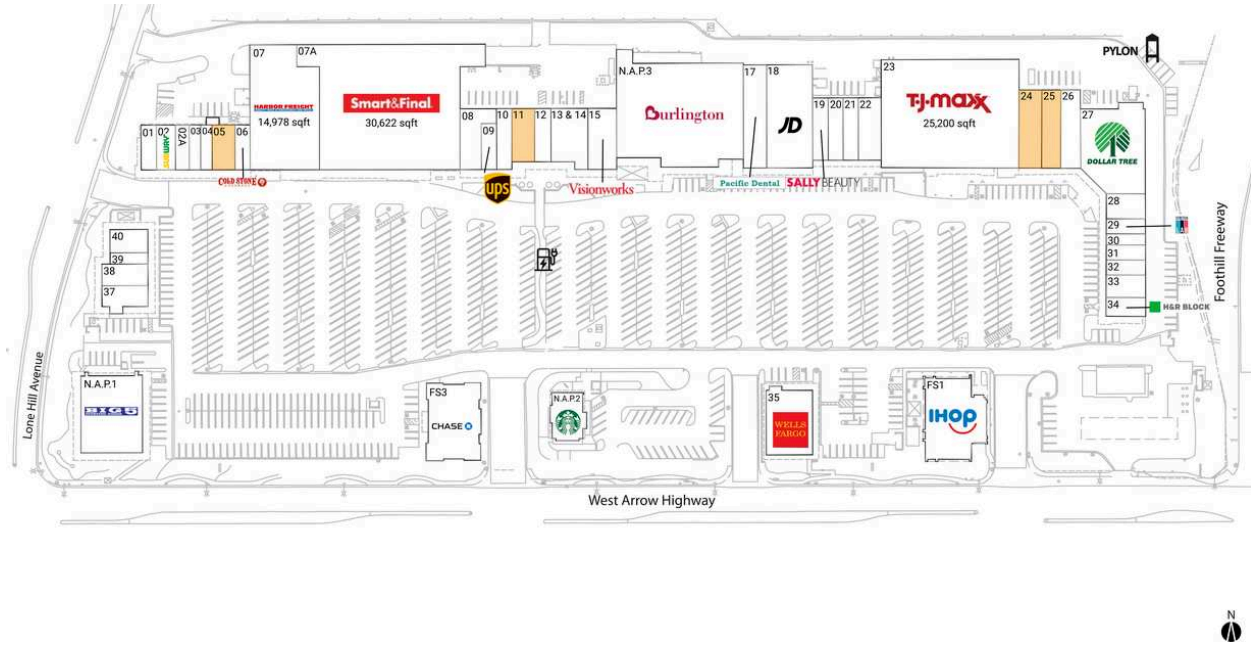

San Dimas Plaza

FS1 IHOP	9,000 SF	08 San Dimas Pet Clinic	2,800 SF
FS3 Chase	6,175 SF	09 The UPS Store	1,200 SF
N.A.P.1 Big 5 Sporting Goods	1 SF	10 San Dimas Pet Clinic	1,600 SF
N.A.P.2 Starbucks	1 SF	11 AVAILABLE	2,100 SF
N.A.P.3 Burlington	1 SF	12 It's Boba Time	1,500 SF
01 Fantasy	1,200 SF	13 & 14 Sushi Show	3,400 SF
02 Subway	1,509 SF	15 Visionworks	3,000 SF
02A Tailor	1,091 SF	17 Pacific Dental	4,000 SF
03 Bellagio Nail & Spa	900 SF	18 JD Sports	8,000 SF
04 Luffy's Cleaners	900 SF	19 Sally Beauty Supply	1,659 SF
05 AVAILABLE	1,800 SF	20 Y2K Jewelry	1,581 SF
06 Cold Stone Creamery	1,200 SF	21 Club Pilates	1,600 SF
07 Harbor Freight	14,978 SF	22 Ajliss Medical Aesthetics	2,400 SF
07A Smart & Final	30,622 SF	23 T.J. Maxx	25,200 SF

San Dimas Plaza

24 AVAILABLE	3,000 SF	32 The Smoke Shop	1,000 SF
25 AVAILABLE	2,500 SF	33 Royal Panda Express	1,500 SF
26 Pho & Grill	2,500 SF	34 H&R Block	1,250 SF
27 Dollar Tree	8,737 SF	35 Wells Fargo	5,100 SF
28 Children's Orchard	1,500 SF	37 The Flame Broiler	1,600 SF
29 StretchLab	1,000 SF	38 Taqueria Poncitlan	1,700 SF
30 Koala-T-Water	750 SF	39 Brow Shapes Threading Salon	735 SF
31 Donut Club	1,000 SF	40 Nick The Greek	1,470 SF