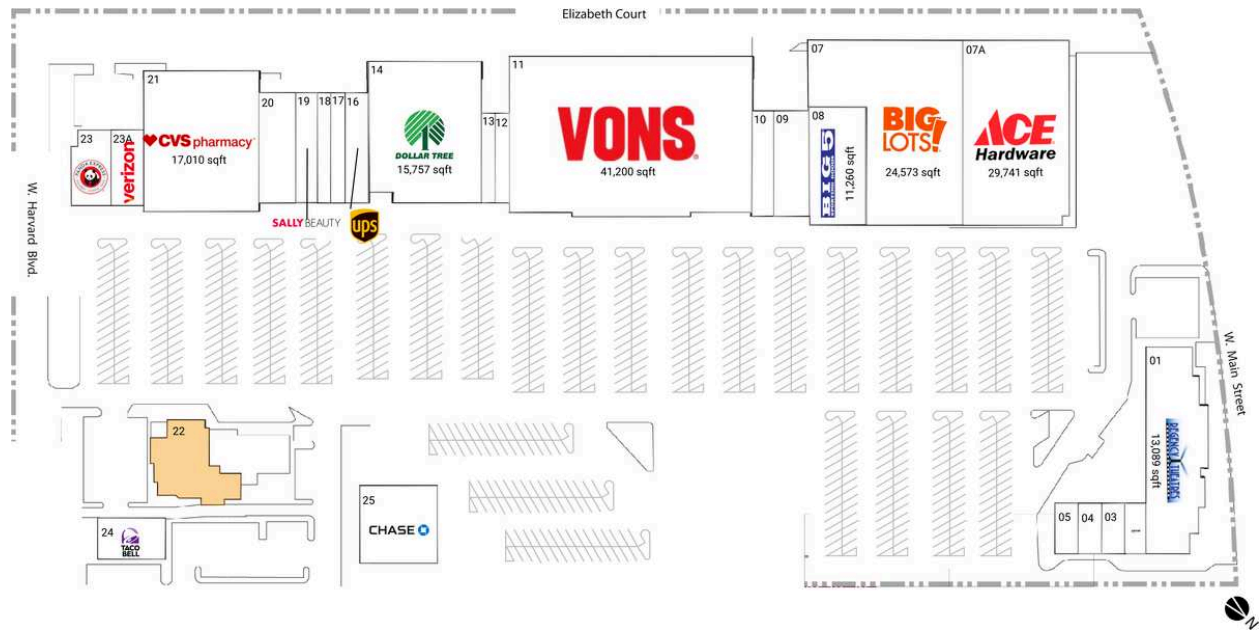

Santa Paula Center

01 Regency Theaters	13,089 SF	14 Dollar Tree	15,757 SF
02 Cricket	865 SF	16 The UPS Store	2,500 SF
03 Professional	900 SF	17 China Wok Express	1,700 SF
04 Advance America	1,200 SF	18 Amazing Cuts	1,300 SF
05 Subway	900 SF	19 Sally Beauty Supply	2,500 SF
07 Big Lots	24,573 SF	20 Zapparelli's Family Pizzeria	3,500 SF
07A Heritage Hardware	29,741 SF	21 CVS/pharmacy	17,010 SF
08 Big 5 Sporting Goods	11,260 SF	22 AVAILABLE	4,595 SF
09 Primary Medical	3,315 SF	23 Panda Express	2,000 SF
10 Laird's Butcher Shop	1,700 SF	23A Verizon Wireless	2,950 SF
11 Vons	41,200 SF	24 Taco Bell	2,400 SF
12 Santa Paula Cleaners	1,200 SF	25 Chase	4,200 SF
13 Layla Beauty	1,120 SF		