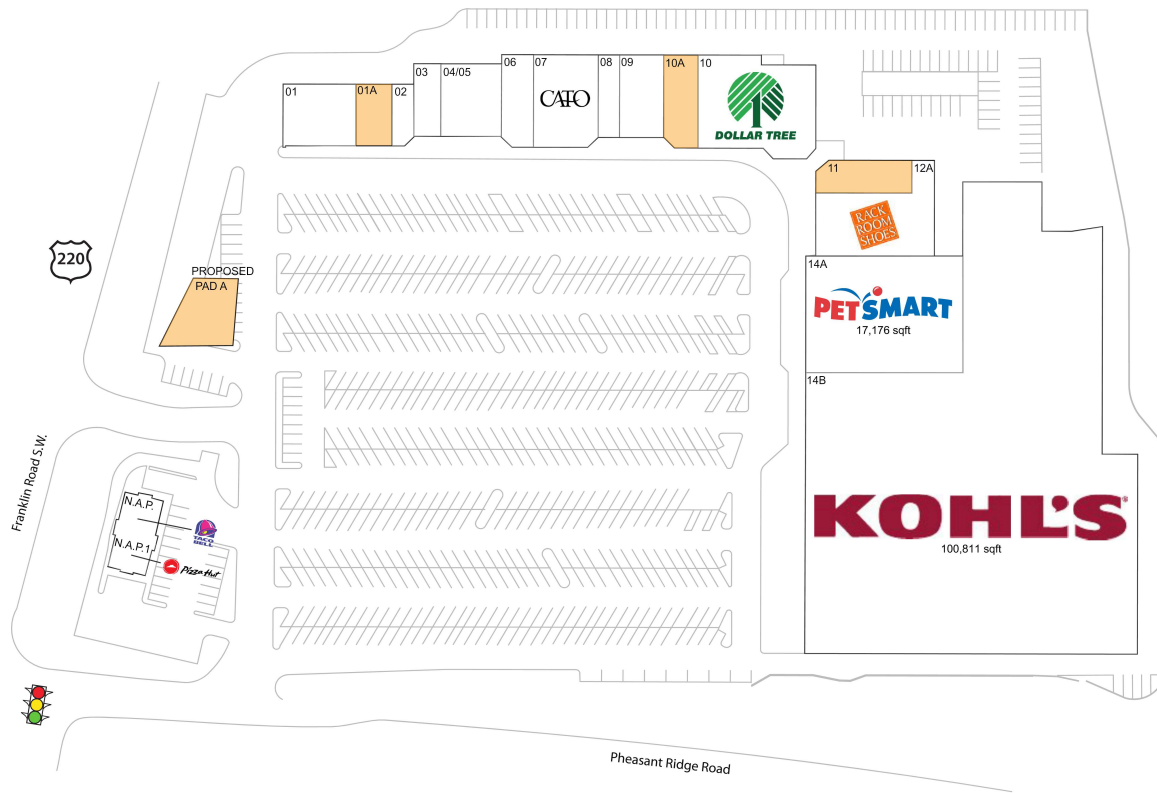

Hunting Hills

PAD A AVAILABLE		04/05 El Rio Mexican Grill	3,859 SF
01A AVAILABLE	2,315 SF	06 Star Nails & Tanning	2,700 SF
11 AVAILABLE	2,550 SF	07 Cato	5,400 SF
10A AVAILABLE	3,000 SF	08 Sally Beauty Supply	1,600 SF
N.A.P. Taco Bell		09 Ocean Tan	3,137 SF
N.A.P.1 Pizza Hut		10 Dollar Tree	9,600 SF
01 Burn Boot Camp Roanoke	3,685 SF	12A Rack Room Shoes	7,290 SF
02 Sport Clips	1,126 SF	14A PetSmart	17,176 SF
03 Frank's Pizza & Subs	1,750 SF	14B Kohl's	100,811 SF