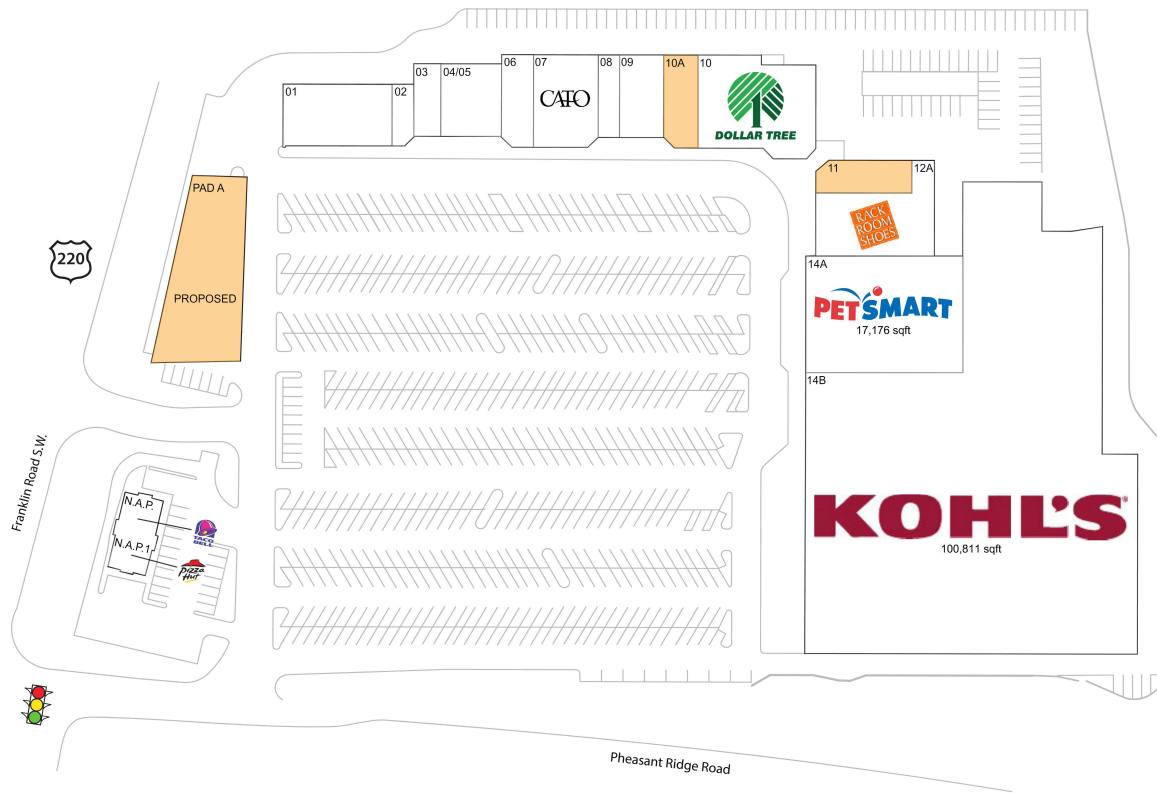

Hunting Hills

PAD A AVAILABLE		06 Star Nails & Tanning	2,700 SF
11 AVAILABLE	2,550 SF	07 Cato	5,400 SF
10A AVAILABLE	3,000 SF	08 Sally Beauty Supply	1,600 SF
N.A.P. Taco Bell		09 Ocean Tan	3,137 SF
N.A.P.1 Pizza Hut		10 Dollar Tree	9,600 SF
01 Countryside Classics	6,000 SF	12A Rack Room Shoes	7,290 SF
02 Sport Clips	1,126 SF	14A PetSmart	17,176 SF
03 Frank's Pizza & Subs	1,750 SF	14B Kohl's	100,811 SF
04/05 El Rio Mexican Grill	3,859 SF		