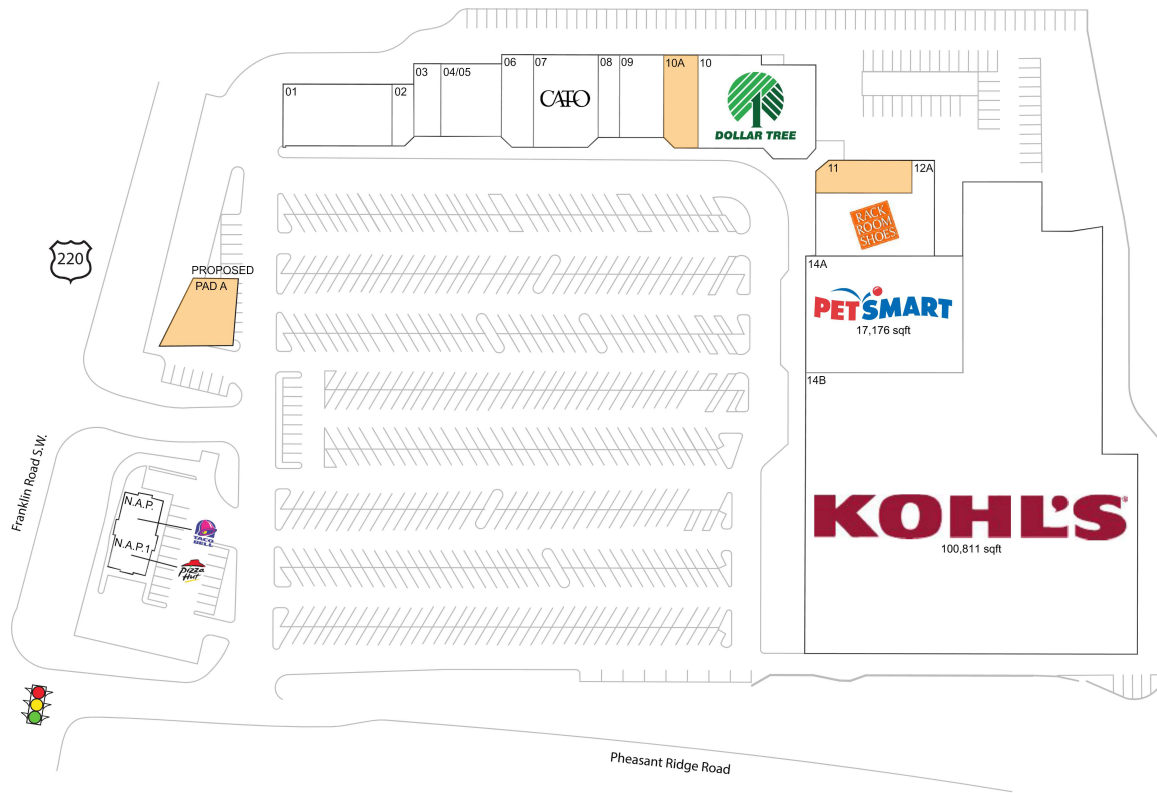

Hunting Hills

PAD A AVAILABLE		06 Star Nails & Tanning	2,700 SF
11 AVAILABLE	2,550 SF	07 Cato	5,400 SF
10A AVAILABLE	3,000 SF	08 Sally Beauty Supply	1,600 SF
N.A.P. Taco Bell		09 Ocean Tan	3,137 SF
N.A.P.1 Pizza Hut		10 Dollar Tree	9,600 SF
01 Countryside Classics	6,000 SF	12A Rack Room Shoes	7,290 SF
02 Sport Clips	1,126 SF	14A PetSmart	17,176 SF
03 Frank's Pizza & Subs	1,750 SF	14B Kohl's	100,811 SF
04/05 El Rio Mexican Grill	3,859 SF		