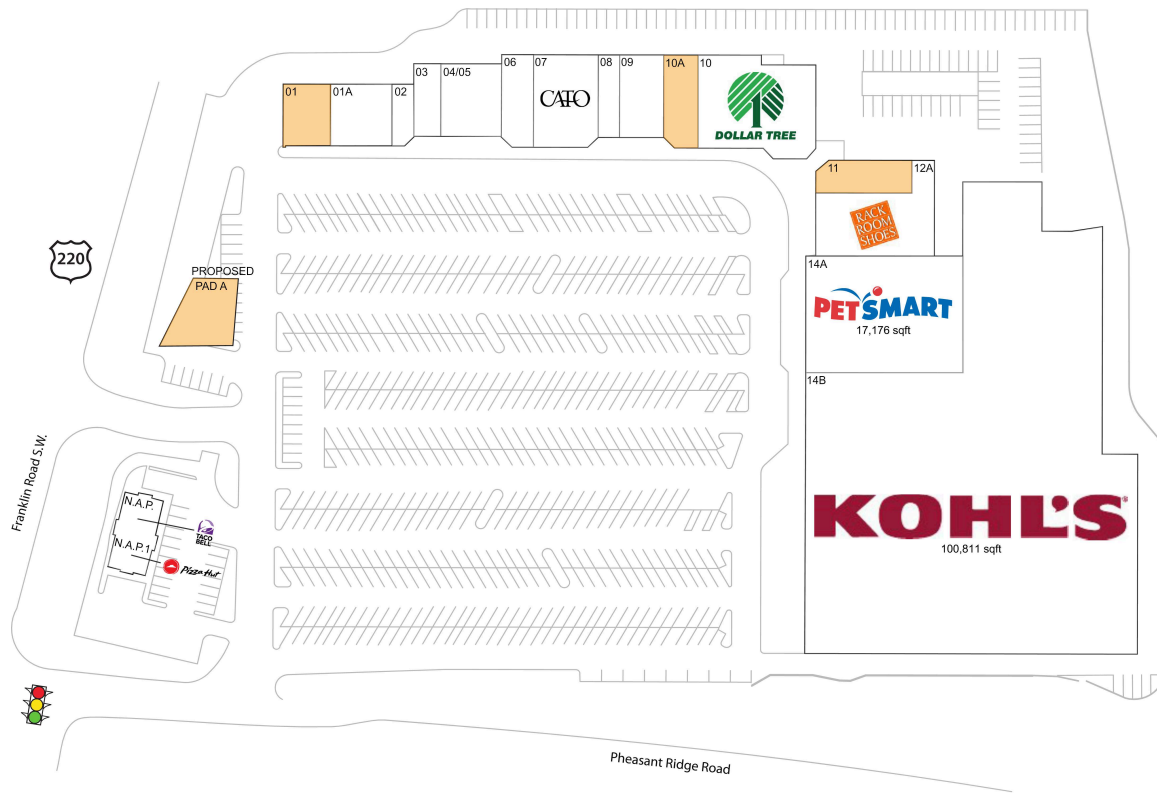

Hunting Hills

PAD A AVAILABLE		04/05 El Rio Mexican Grill	3,859 SF
01 AVAILABLE	2,315 SF	06 Star Nails & Tanning	2,700 SF
11 AVAILABLE	2,550 SF	07 Cato	5,400 SF
10A AVAILABLE	3,000 SF	08 Sally Beauty Supply	1,600 SF
N.A.P. Taco Bell		09 Ocean Tan	3,137 SF
N.A.P.1 Pizza Hut		10 Dollar Tree	9,600 SF
01A Burn Boot Camp	3,685 SF	12A Rack Room Shoes	7,290 SF
02 Sport Clips	1,126 SF	14A PetSmart	17,176 SF
03 Frank's Pizza & Subs	1,750 SF	14B Kohl's	100,811 SF