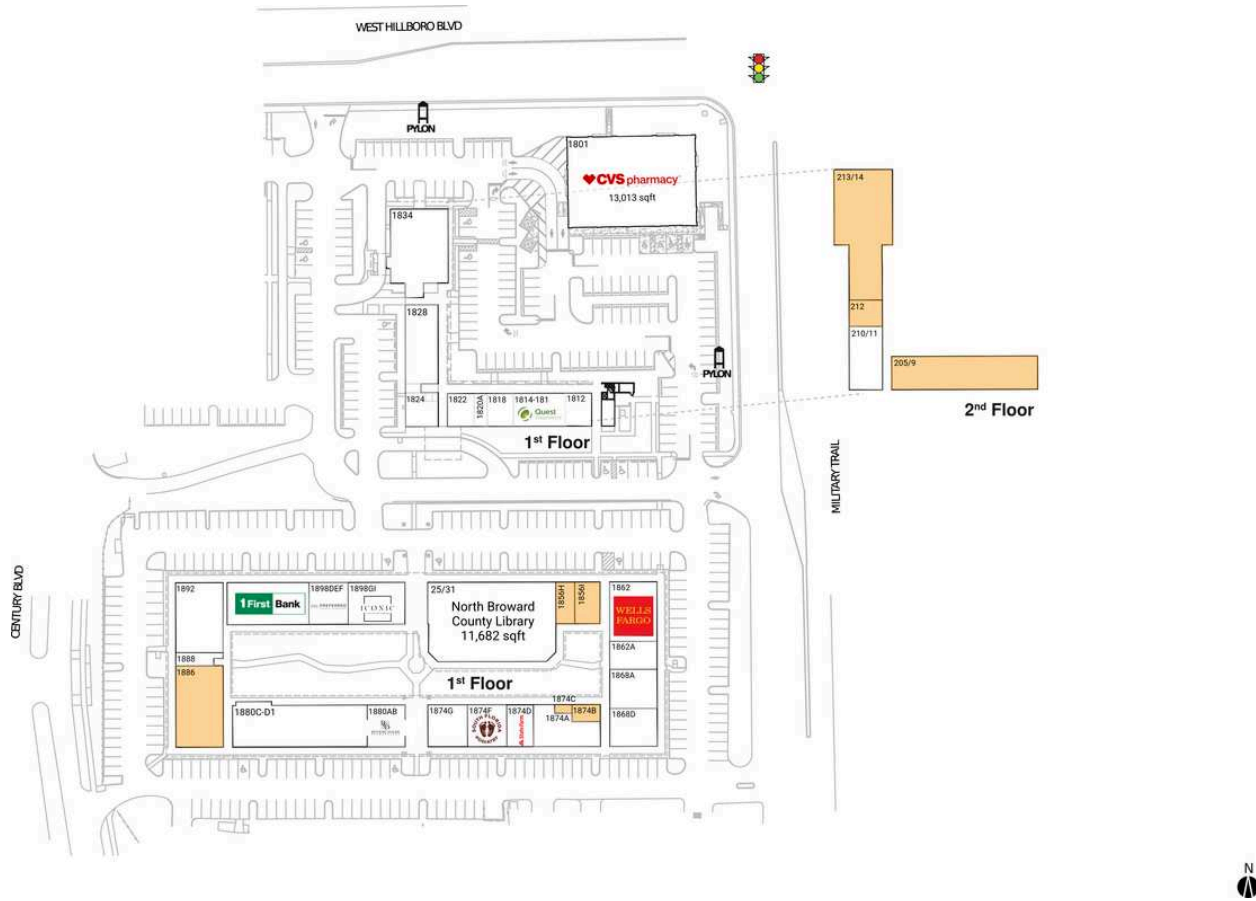

Century Plaza Shopping Center

25/31 North Broward County Library	11,682 SF	1856H AVAILABLE	880 SF
205/9 AVAILABLE	5,209 SF	1856I AVAILABLE	900 SF
210/11 Deerfield Dental Services	2,359 SF	1862 Wells Fargo	3,165 SF
212 AVAILABLE	980 SF	1862A Sam & Lucy Barber Shop	1,090 SF
213/14 AVAILABLE	1,590 SF	1868A Royalty Spa	2,071 SF
1801 CVS/pharmacy	13,013 SF	1868D Back In Action	2,000 SF
1812 Life Imaging	980 SF	1874A Deerfield Dental	1,039 SF
1814-181 Quest Diagnostics	1,960 SF	1874B AVAILABLE	517 SF
1818 Century News	980 SF	1874C AVAILABLE	163 SF
1820A Oasis Nails	490 SF	1874D State Farm	1,884 SF
1822 Better Life Medical	991 SF	1874F South Florida Podiatry	1,500 SF
1824 Mitchell Bernknopf, D.P.M.	1,141 SF	1874G Chabad Lubavitch	1,569 SF
1828 Advanced Eye Care	2,940 SF	1880AB Riverchase Dermatology	1,760 SF
1834 Truist Bank	5,208 SF	1880C-D1 Light for the Nations	6,160 SF

Century Plaza Shopping Center

1886 AVAILABLE	4,000 SF	1898C First Bank	3,530 SF
1888 Mikvah	620 SF	1898DEF Preferred Properties	1,760 SF
1892 Kahal Anshei	1,836 SF	1898GI Iconic Health & Hyperbarics	2,640 SF