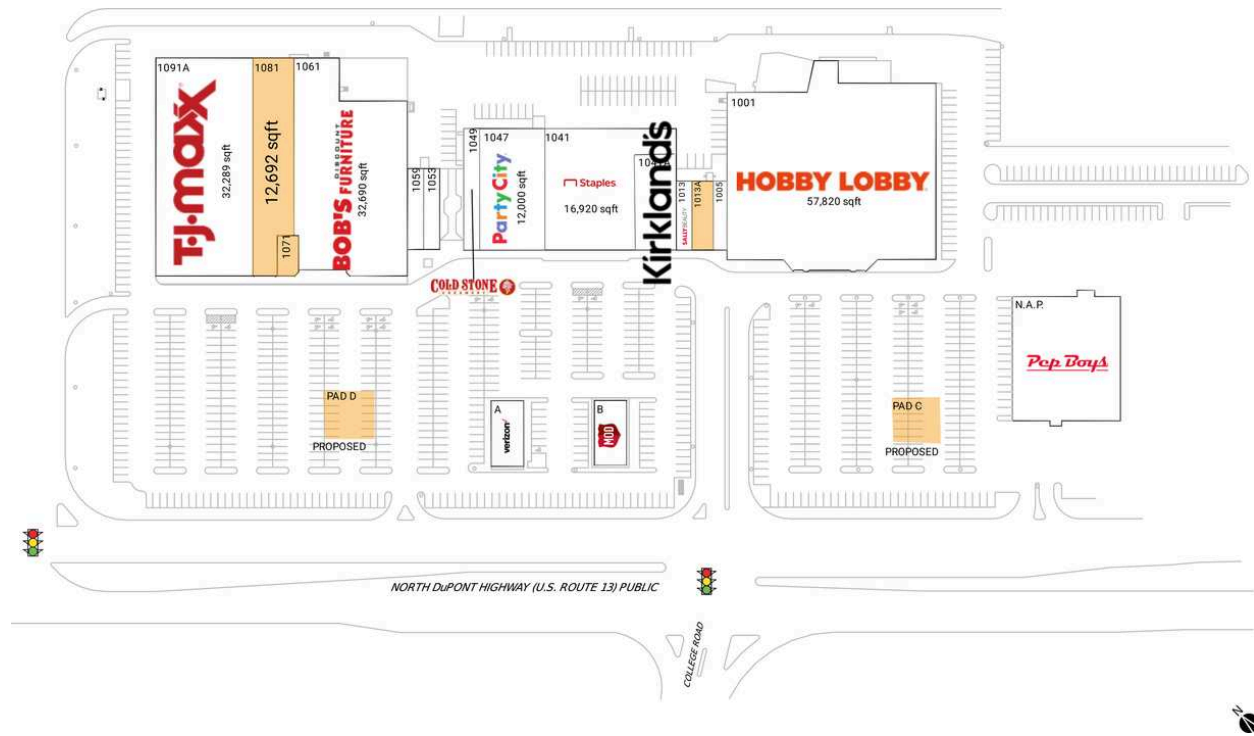

North Dover Center

A Verizon Wireless	3,200 SF	1041A Kirkland's	7,580 SF
B MOD Super Fast Pizza	3,200 SF	1047 Party City	12,000 SF
N.A.P. Pep Boys		1049 Cold Stone Creamery	3,000 SF
PAD C AVAILABLE		1053 Poke Bros	2,000 SF
PAD D AVAILABLE		1059 OneMain Financial	1,935 SF
1001 Hobby Lobby	57,820 SF	1061 Bob's Discount Furniture	32,690 SF
1005 Asurion Tech Repair & Solutions	1,467 SF	1071 AVAILABLE	1,280 SF
1013 Sally Beauty Supply	1,680 SF	1081 AVAILABLE	12,692 SF
1013A AVAILABLE	2,230 SF	1091A T.J. Maxx	32,289 SF
1041 Staples	16,920 SF		