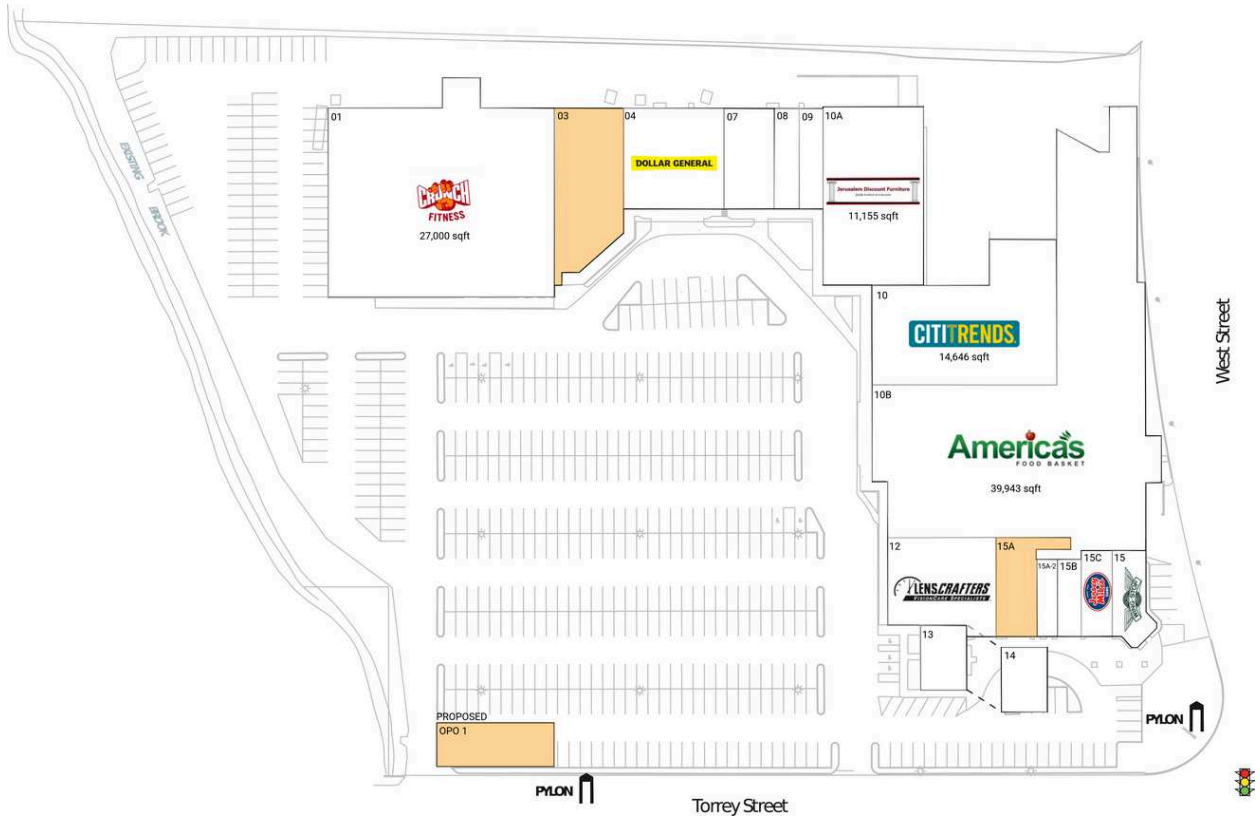

Points West Plaza

OPO 1 AVAILABLE

01 Crunch Fitness

27,000 SF

03 AVAILABLE

6,584 SF

04 Dollar General

6,400 SF

07 Gorgeous Event Rentals

3,200 SF

08 U.S. Taekwondo

1,600 SF

09 Lovely Nails

1,600 SF

10 Citi Trends

14,646 SF

10A Jerusalem Discount Furniture

11,155 SF

10B Americas's Food Basket

39,943 SF

12 LensCrafters

6,200 SF

13 Flava Jamaica

1,650 SF

14 MCJ Transportation

1,500 SF

15 Wingstop

2,000 SF

15A AVAILABLE

3,000 SF

15A-2 Tom Tom Kitchen

1,100 SF