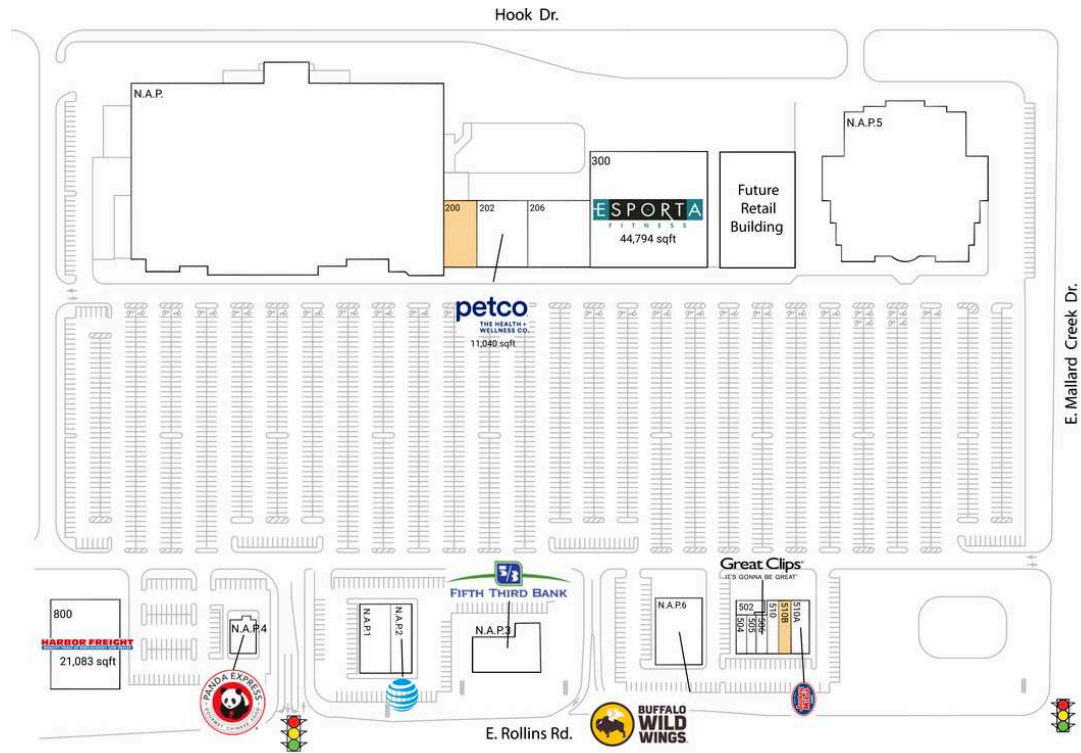

Rollins Crossing

N.A.P. N.A.P.		300 Esporta Fitness	44,794 SF
N.A.P.1 Dental Care		502 Armed Forces Recruiting	1,338 SF
N.A.P.2 AT&T		504 Jessie Maye's Ice Cream	1,310 SF
N.A.P.3 Fifth Third Bank		505 Ship We Ship	1,200 SF
N.A.P.4 Panda Express		506 Great Clips	1,400 SF
N.A.P.5 N.A.P.		510 GNC	1,870 SF
N.A.P.6 Buffalo Wild Wings		510A Jersey Mike's Subs	1,758 SF
200 AVAILABLE	7,200 SF	510B AVAILABLE	3,499 SF
202 Petco	11,040 SF	800 Harbor Freight	21,083 SF
206 Asian Grill Sushi Buffet	13,800 SF		