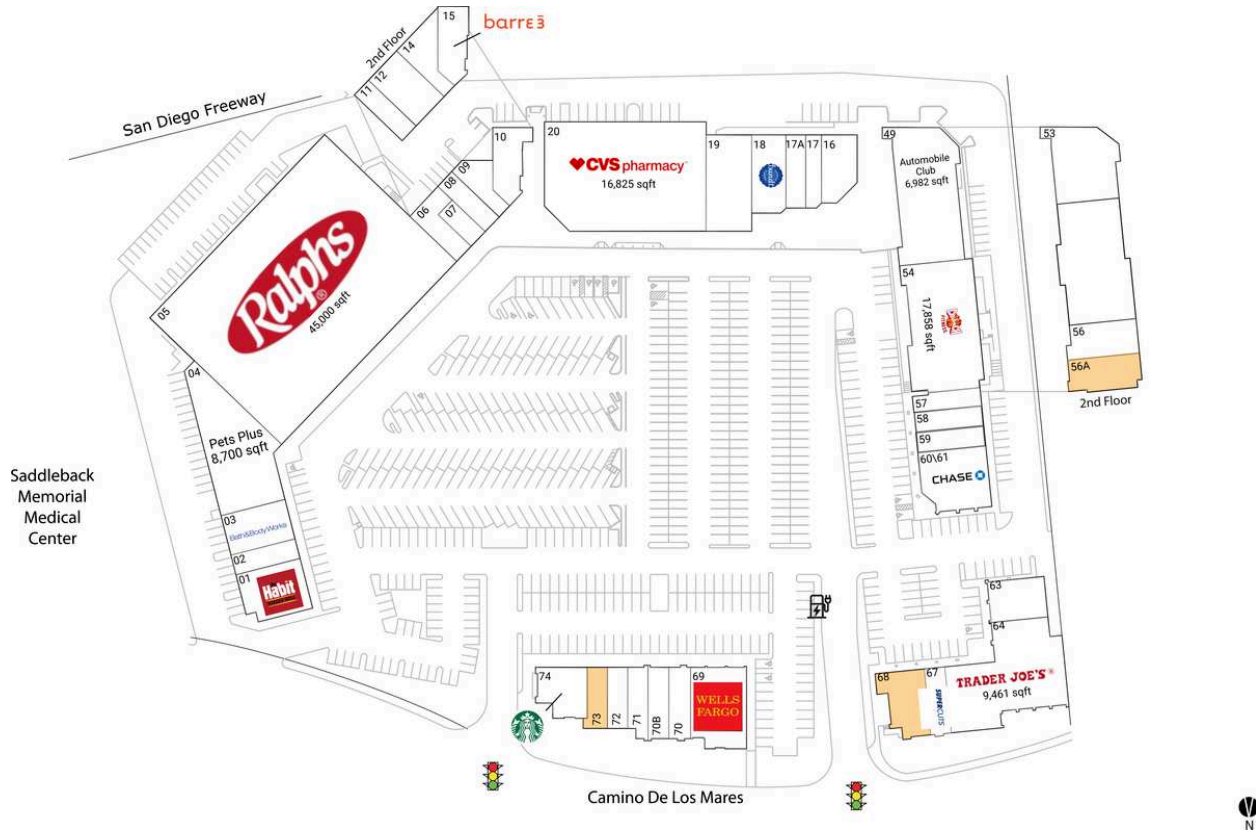

Ocean View Plaza

01 The Habit Burger Grill	3,022 SF	16 Yoshiharu Ramen	2,154 SF
02 Luque's Seaside Optometry	1,286 SF	17 Nekter Juice Bar	1,098 SF
03 Bath & Body Works	2,600 SF	17A Perspire Sauna Studio	1,404 SF
04 Pets Plus	8,700 SF	18 Nothing Bundt Cakes	2,600 SF
05 Ralphs	45,000 SF	19 MemorialCare Medical Group	4,217 SF
06 Celebrity Cleaners	1,700 SF	20 CVS/pharmacy	16,825 SF
07 Zia Threading	900 SF	49 Automobile Club	6,982 SF
08 Sea Shore Pet Spa	1,300 SF	53 Image Studios 360	4,472 SF
09 European Tailoring	1,431 SF	54 Crunch Fitness	17,858 SF
10 San Clemente Dental	2,106 SF	56 Sunrise Tae Kwon Do	1,171 SF
11 Ocean View Nails	1,208 SF	56A AVAILABLE	1,171 SF
12 iTan Sun Spray Spa	2,360 SF	57 Sport Clips	1,198 SF
14 Southern Roots	1,548 SF	58 Philly's Best	1,300 SF
15 Barre3	1,826 SF	59 Flame Broiler	1,300 SF

Ocean View Plaza

60\61 Chase	3,718 SF	70 The UPS Store	1,415 SF
63 Designer's Magic	2,188 SF	70B Verizon Wireless	1,415 SF
64 Trader Joe's	9,461 SF	71 Mathnasium of San Clemente	1,280 SF
67 Supercuts	1,316 SF	72 Yogurtland	1,200 SF
68 AVAILABLE	1,812 SF	73 AVAILABLE	1,192 SF
69 Wells Fargo	4,429 SF	74 Starbucks	1,800 SF