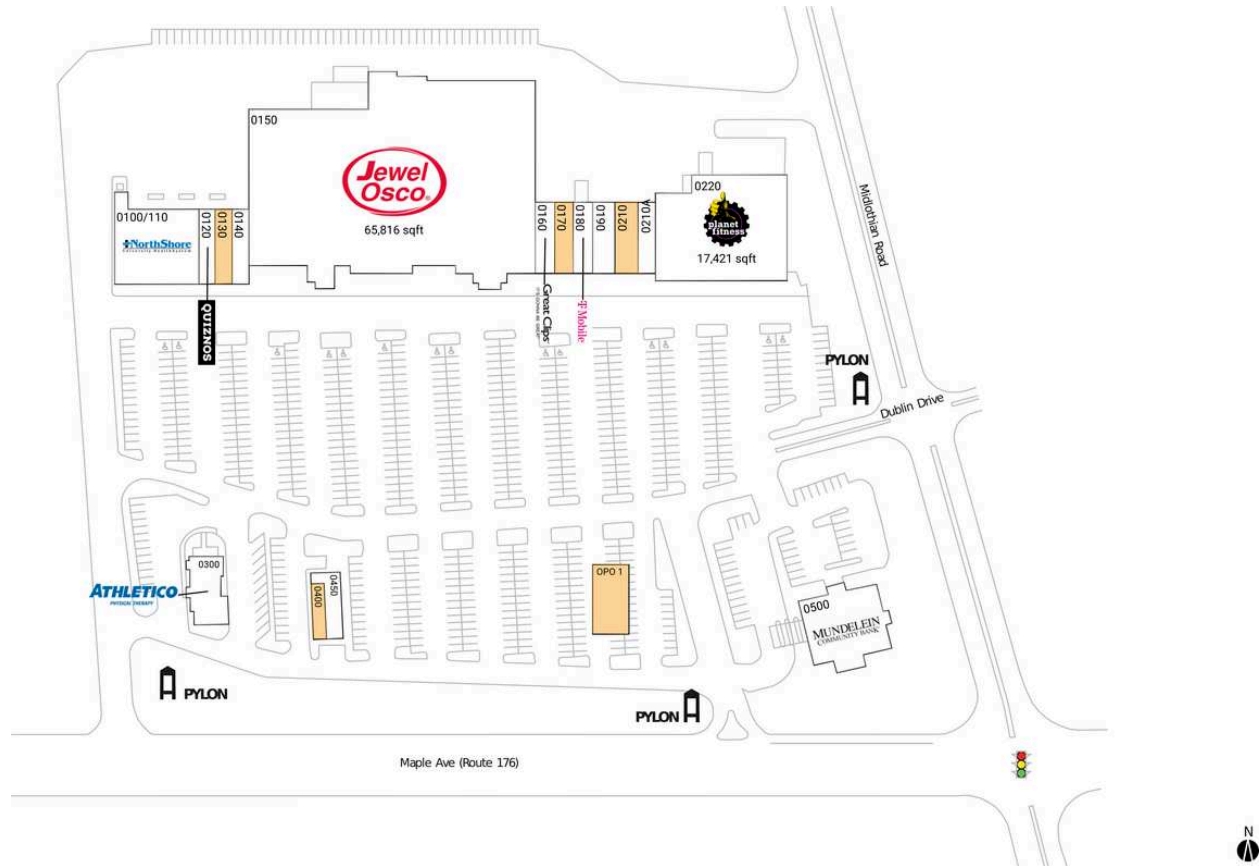

Long Meadow Commons

OPO 1 AVAILABLE

0100/110 NorthShore University HealthSystems	8,036 SF
0120 Quiznos	1,476 SF
0130 AVAILABLE	1,640 SF
0140 Nail Now	1,558 SF
0150 Jewel-Osco	65,816 SF
0160 Great Clips	1,285 SF
0170 AVAILABLE	1,637 SF
0180 T-Mobile	1,227 SF

0190 Lamoon Thai Restaurant	2,762 SF
0210 AVAILABLE	2,847 SF
0210A Pop's Pizza	1,440 SF
0220 Planet Fitness	17,421 SF
0300 Athleticco Physical Therapy	2,500 SF
0400 AVAILABLE	962 SF
0450 Meadows Family Dentistry	1,600 SF
0500 Mundelein Community Bank	5,786 SF