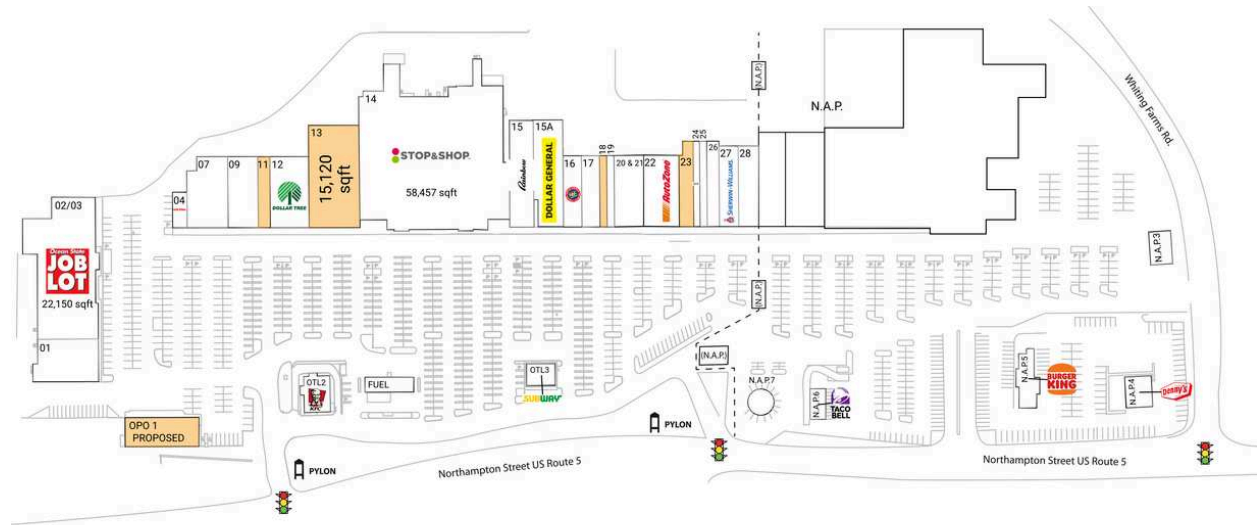

Holyoke Shopping Center

FUEL Stop & Shop Fuel		11 AVAILABLE	2,500 SF
N.A.P.3 D'Angelo		12 Dollar Tree	8,000 SF
N.A.P.4 Denny's		13 AVAILABLE	15,120 SF
N.A.P.5 Burger King		14 Stop & Shop	58,457 SF
N.A.P.6 Taco Bell		15 Rainbow	7,425 SF
N.A.P.7 Restaurant		15A Dollar General	7,575 SF
OPO 1 AVAILABLE		16 Rent-A-Center	3,750 SF
OTL2 KFC	4,464 SF	17 Whiting Farms Laundry	3,714 SF
OTL3 Subway	1,800 SF	18 AVAILABLE	1,504 SF
01 Western Mass Appliance	7,500 SF	19 Holly's Nails	1,496 SF
02/03 Ocean State Job Lot	22,150 SF	20 & 21 Expressions	7,400 SF
04 Papa John's	1,500 SF	22 AutoZone	6,000 SF
07 Children & Family Dentistry & Braces	7,784 SF	23 AVAILABLE	3,000 SF
09 Scrub Wear House, LLC.	6,200 SF	24 Cricket	1,560 SF

Holyoke Shopping Center

25 Brad Matthews Jewelers	1,800 SF	27 Sherwin-Williams	4,368 SF
26 Bamboo House	3,000 SF	28 Holyoke Liquor Mart	7,728 SF