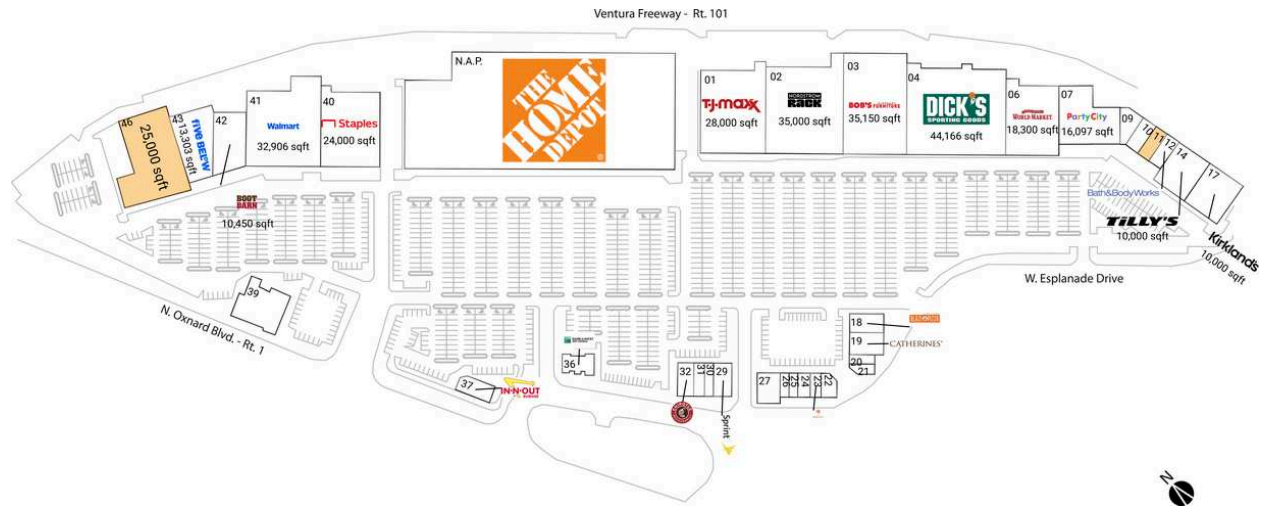

Esplanade Shopping Center

CELL AT&T		18 Blaze Pizza	3,500 SF
N.A.P. The Home Depot		19 Catherines	4,000 SF
01 T.J. Maxx	28,000 SF	20 L&L Hawaiian Barbeque	1,000 SF
02 Nordstrom Rack	35,000 SF	21 Starbucks	1,500 SF
03 Bob's Discount Furniture	35,150 SF	22 Pick Up Stix	2,000 SF
04 Dick's Sporting Goods	44,166 SF	23 Jamba Juice	1,400 SF
06 Cost Plus World Market	18,300 SF	24 T-Mobile	1,800 SF
07 Party City	16,097 SF	25 Ozeki Noodle Japanese Restaurant	1,200 SF
09 Liza Threading	912 SF	26 Subway	1,200 SF
10 Euphoria Nails & Spa	3,000 SF	27 Bright Now! Dental	3,500 SF
11 AVAILABLE	2,520 SF	29 Sprint	3,000 SF
12 Bath & Body Works	2,500 SF	30 GNC	1,200 SF
14 Tilly's	10,000 SF	31 Sport Clips	1,100 SF
17 Kirkland's	10,000 SF	32 Chipotle Mexican Grill	3,000 SF

Esplanade Shopping Center

36 Bank of the West	3,000 SF	41 Walmart Neighborhood Market	32,906 SF
37 In-N-Out Burger	3,160 SF	42 Boot Barn	10,450 SF
39 BJ's Restaurant Brewhouse	10,000 SF	43 Five Below	13,303 SF
40 Staples	24,000 SF	46 AVAILABLE	25,000 SF