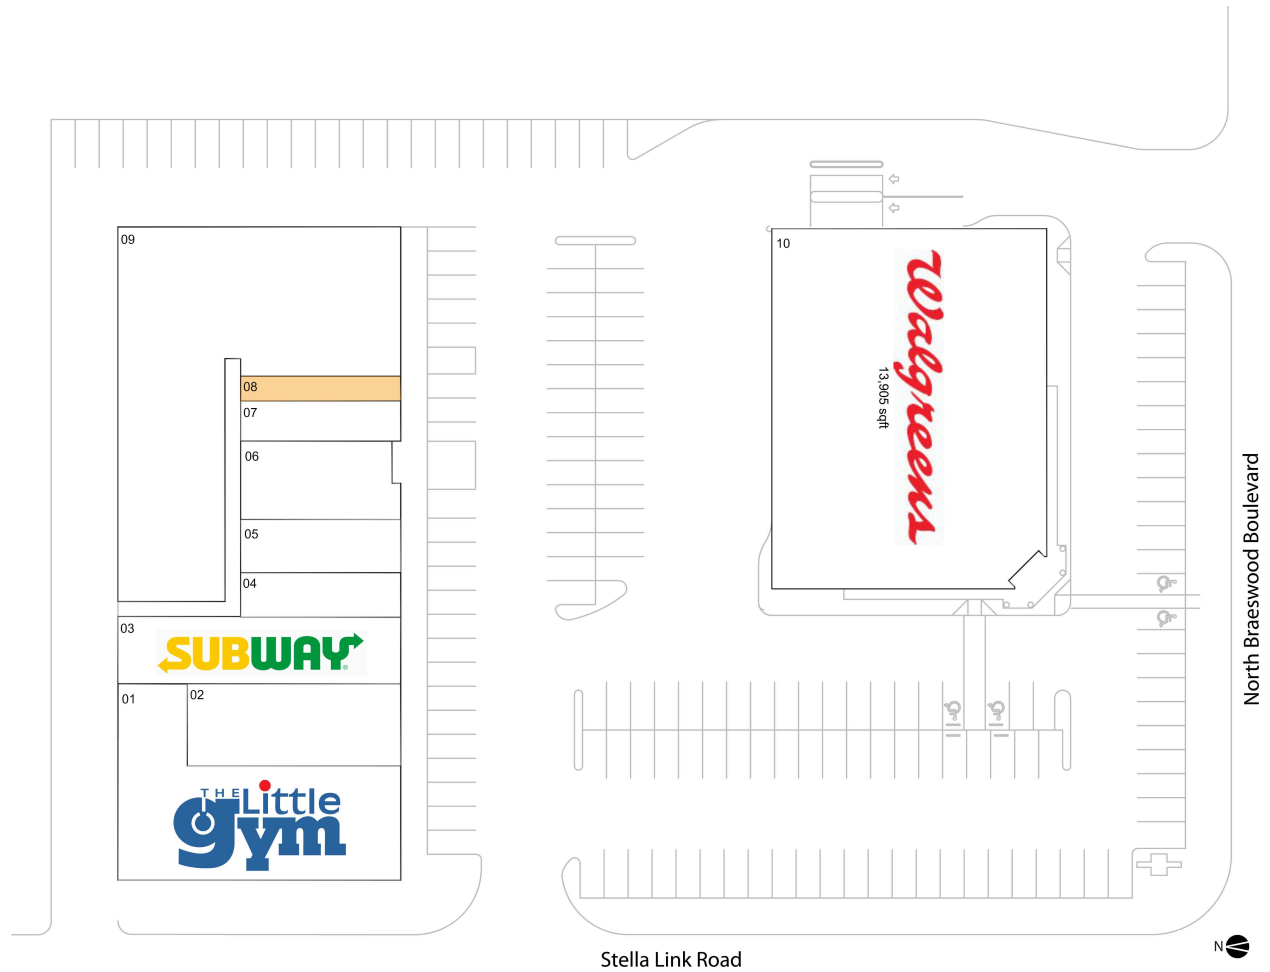

Braes Link

08 AVAILABLE	826 SF	05 Hardy's Picture Framing	1,200 SF
01 The Little Gym	5,340 SF	06 Eddie's Salon	1,280 SF
02 Act II Resale Boutique	2,460 SF	07 Jane Dental, P.C.	1,530 SF
03 Subway	2,648 SF	09 The Hitting Academy Diamond Club	8,808 SF
04 The Tailored Tail	1,000 SF	10 Walgreens	13,905 SF