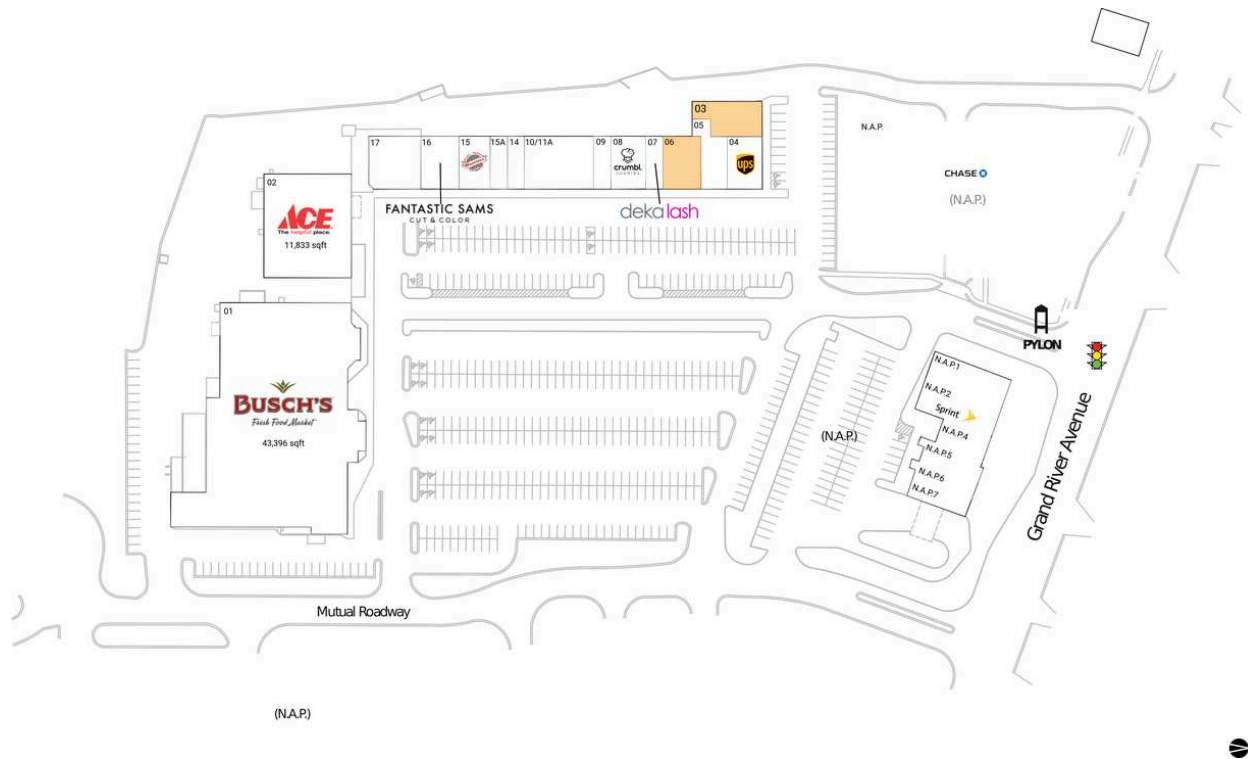

# Grand Crossing

N.A.P. Chase		05 Poke' Fresh	2,200 SF
N.A.P.1 Wong Express House		<b>06 AVAILABLE</b>	2,400 SF
N.A.P.2 Sprint		07 Deka Lash	1,200 SF
N.A.P.4 Edward Jones		08 Crumbl Cookies	2,400 SF
N.A.P.5 Tubby's Sandwich Shop		09 Elevate Chiropractic	1,200 SF
N.A.P.6 N.A.P.6		10/11A Soccer World	4,800 SF
N.A.P.7 Grand Traverse Pie Co.		14 GNC	1,160 SF
01 Busch's	43,396 SF	15 Mancino's of Brighton	2,160 SF
02 Ace Hardware	11,833 SF	15A Healthy's of Brighton	1,200 SF
<b>03 AVAILABLE</b>	2,800 SF	16 Fantastic Sams	2,640 SF
04 The UPS Store	2,400 SF	17 Company K Dance Studio	3,600 SF