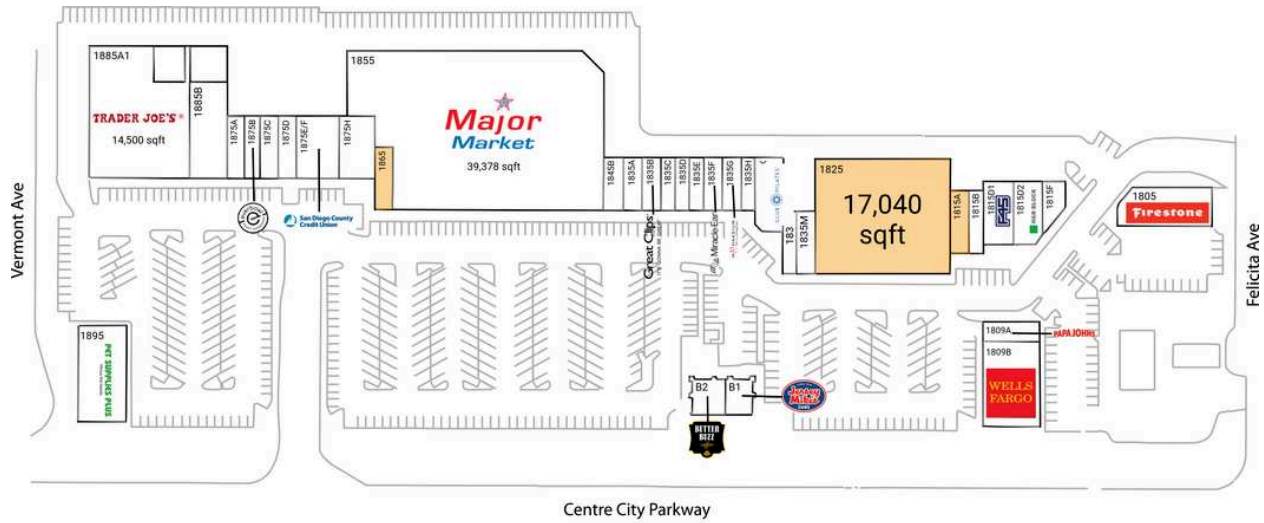

# Felicita Town Center

B1 Jersey Mike's Subs	1,200 SF	1835D Gateway Cleaners	825 SF
B2 Better Buzz Coffee	1,500 SF	1835E Access Eyecare Optometry	825 SF
1805 Firestone	3,825 SF	1835F Miracle-Ear	825 SF
1809A Papa John's	1,200 SF	1835G Mathnasium	1,100 SF
1809B Wells Fargo	5,300 SF	1835H Hello Massage	1,116 SF
<b>1815A AVAILABLE</b>	1,300 SF	1835K Club Pilates	2,145 SF
1815B Eyebrow Lounge	1,000 SF	1835L Escondido Cigars	975 SF
1815D1 F45 Training	2,652 SF	1835M Prestige Nails and Spa	1,300 SF
1815D2 H&R Block	1,297 SF	1845B Watch Outlet	1,120 SF
1815F Sydnee's Pet Grooming	1,000 SF	1855 Major Market	39,378 SF
<b>1825 AVAILABLE</b>	17,040 SF	<b>1865 AVAILABLE</b>	1,200 SF
1835A That Place That Ships	1,100 SF	1875A Black Sheep Barber	1,210 SF
1835B Great Clips	1,100 SF	1875B Everbowl	1,000 SF
1835C Sushi Nori	1,100 SF	1875C Dental Care of Escondido	1,235 SF

# Felicita Town Center

---

1875D China Bros Chinese Restaurant	1,235 SF	1885A1 Trader Joe's	14,500 SF
1875E/F San Diego County Credit Union	2,925 SF	1885B Carbon Health	3,372 SF
1875H Los Armando's Mexican Food	2,470 SF	1895 Pet Supplies Plus	5,000 SF