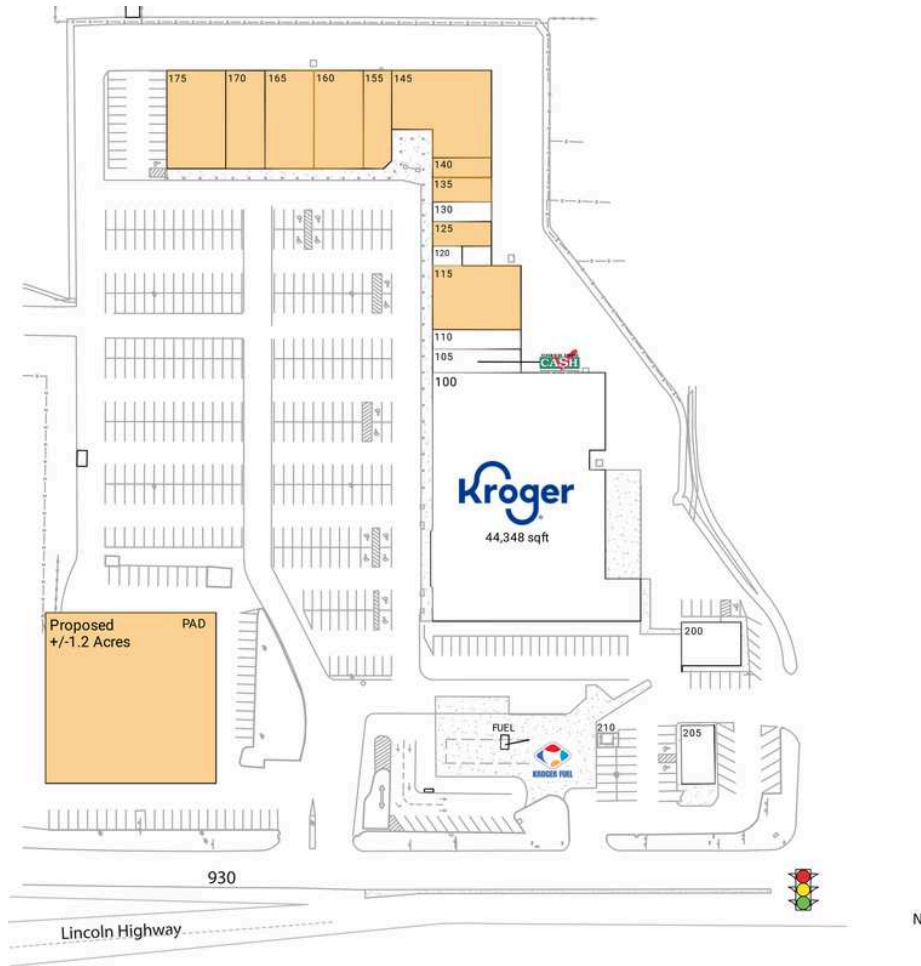

Lincoln Plaza

FUEL Kroger Fuel Center	2,880 SF	140 AVAILABLE	1,200 SF
PAD AVAILABLE		145 AVAILABLE	7,920 SF
100 Kroger	44,348 SF	155 AVAILABLE	3,000 SF
105 Check into Cash	2,250 SF	160 AVAILABLE	5,040 SF
110 Envy Nails	1,800 SF	165 AVAILABLE	5,000 SF
115 AVAILABLE	5,850 SF	170 AVAILABLE	4,000 SF
120 Mobile Hub	600 SF	175 AVAILABLE	6,000 SF
125 AVAILABLE	1,500 SF	200 Express Coin Laundry	2,400 SF
130 OneMain Financial	1,200 SF	205 Hibachi	1,800 SF
135 AVAILABLE	1,500 SF	210 Three Rivers Federal Credit	150 SF