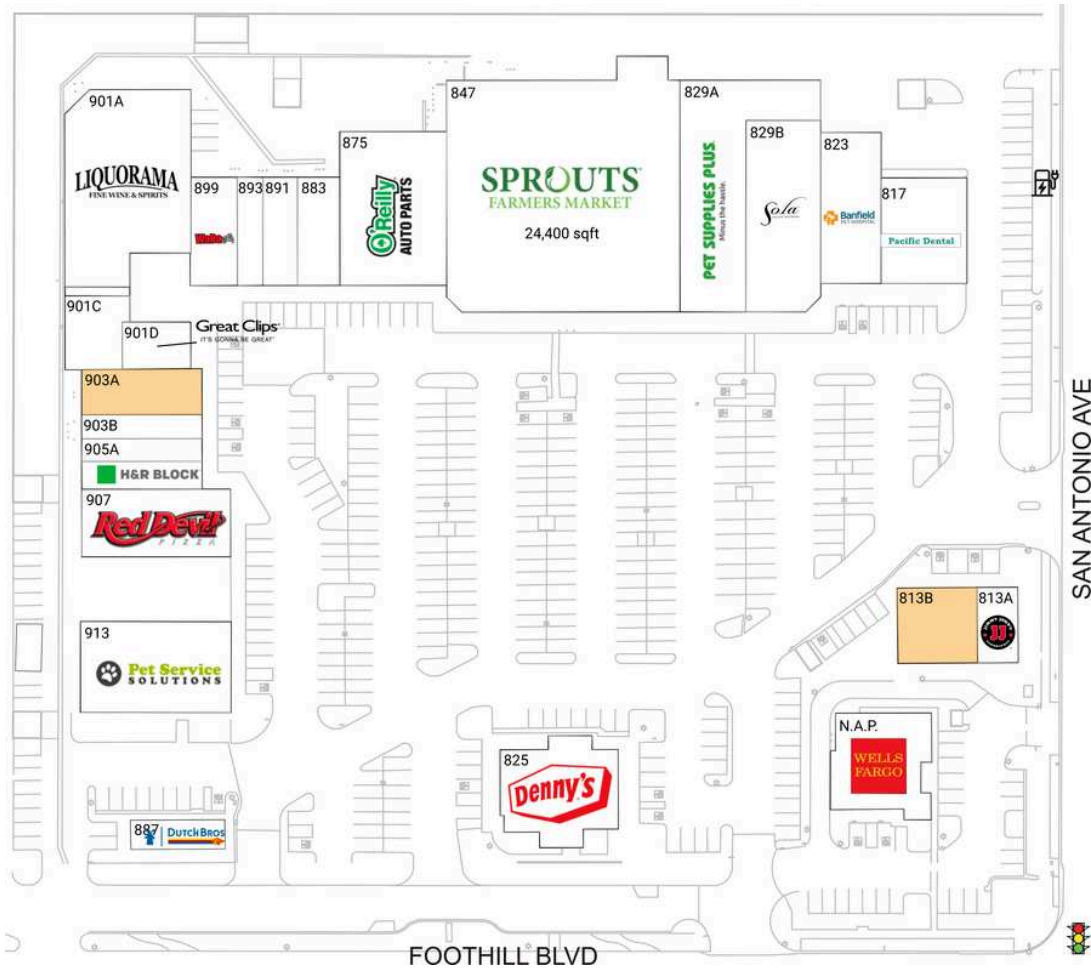

Upland Town Square

N.A.P. Wells Fargo		891 The Taco Man	1,680 SF
813A Jimmy John's	1,334 SF	893 Riceberry Thai Kitchen	1,202 SF
813B AVAILABLE	2,667 SF	899 Waba Grill	2,088 SF
817 Pacific Dental	3,990 SF	901A Liquorama	9,800 SF
823 Banfield Pet Hospital	4,000 SF	901C Red Dragon Karate	1,939 SF
825 Denny's	4,458 SF	901D Great Clips	1,411 SF
829A Pet Supplies Plus	7,993 SF	903A AVAILABLE	2,400 SF
829B Sola Salon	6,248 SF	903B Secret Sauce	1,200 SF
847 Sprouts Farmers Market	24,400 SF	905A Mimi Nail & Spa	1,320 SF
875 O'Reilly Auto Parts	7,000 SF	905B H&R Block	1,480 SF
883 Mindful Space Yoga & Meditation	2,030 SF	907 Red Devil Pizza	4,500 SF
887 Dutch Bros. Coffee	950 SF	913 Pet Service Solutions	6,000 SF