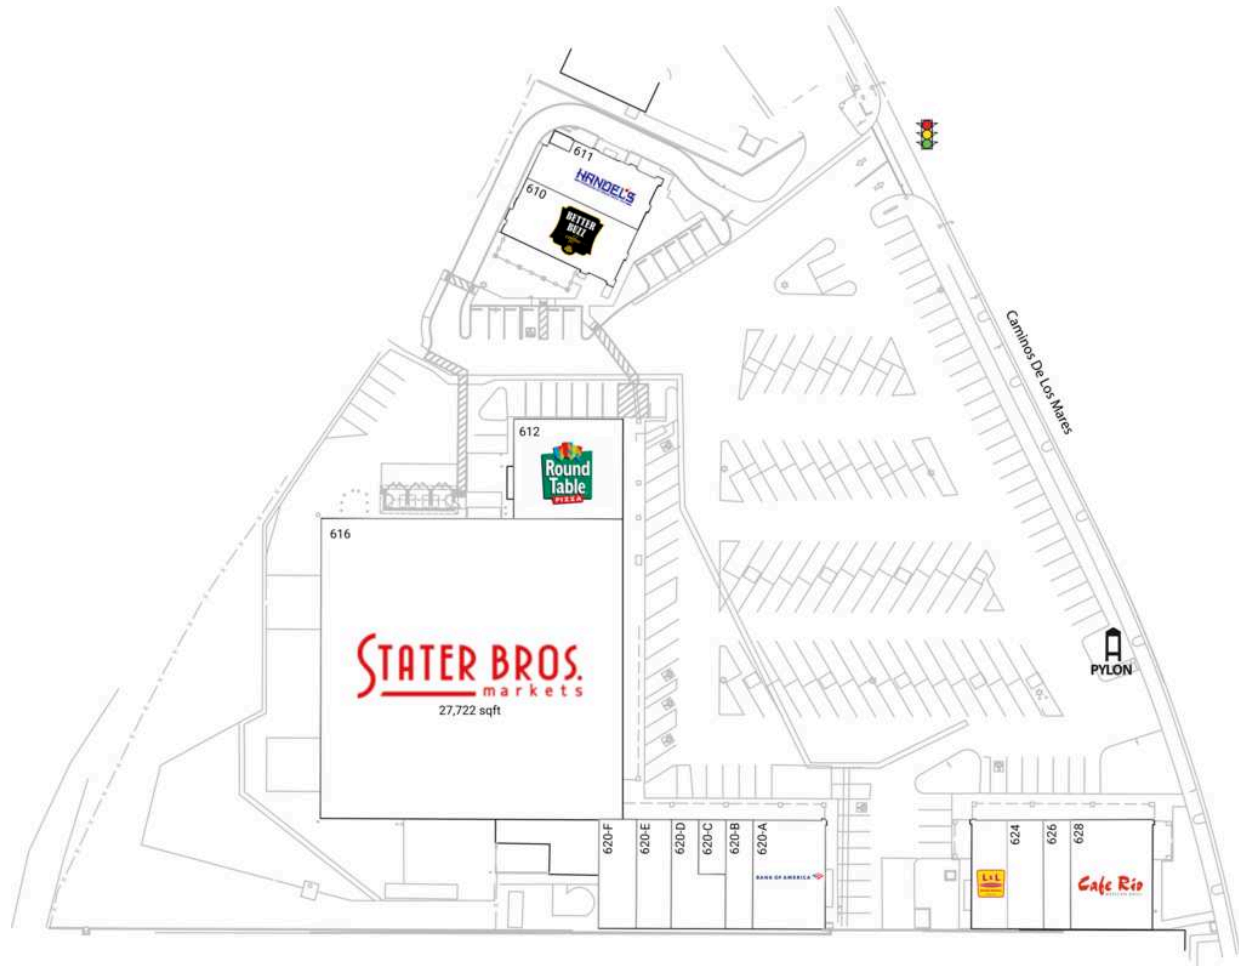

Plaza By The Sea

610 Better Buzz Coffee	2,200 SF	620-D Camino Vet Clinic	1,350 SF
611 Handel's Ice Cream	2,105 SF	620-E San Clemente Vape & Cigars	1,156 SF
612 Round Table Pizza	3,300 SF	620-F Hair Waves	1,244 SF
616 Stater Bros.	27,722 SF	622 L & L Hawaiian BBQ	1,200 SF
620-A Bank of America	2,400 SF	624 Rose Donuts & Cafe	1,200 SF
620-B LiveWell MD	900 SF	626 Best Nails	900 SF
620-C Camino Veterinary	450 SF	628 Cafe Rio Mexican	2,700 SF