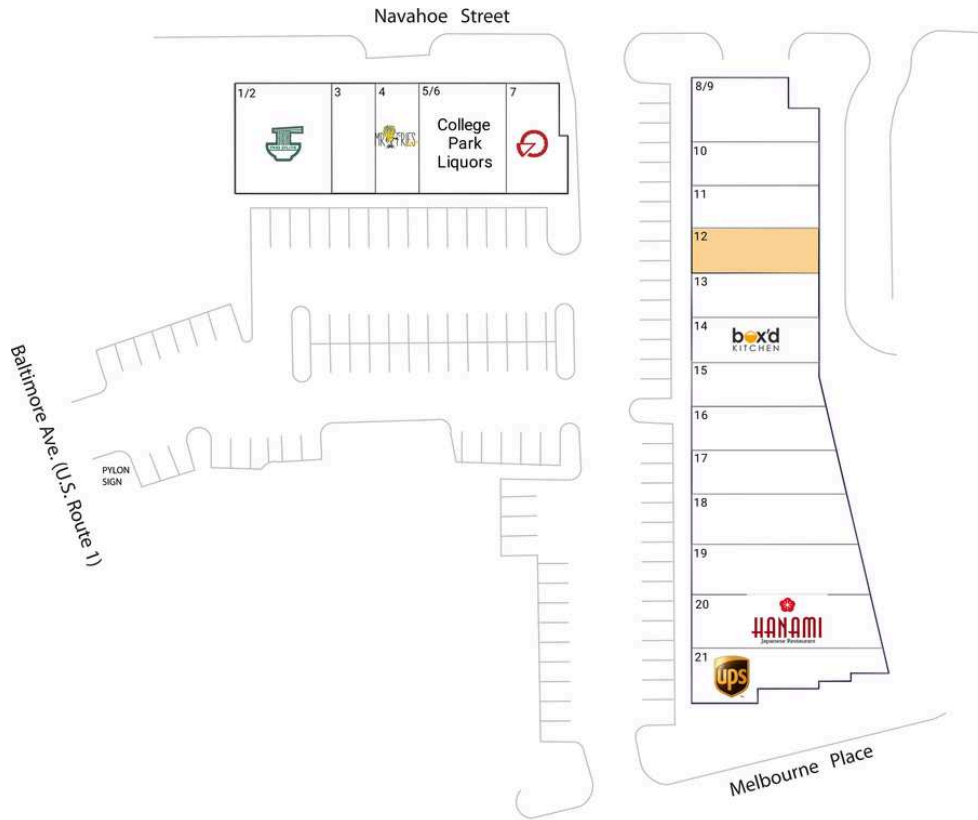

Campus Village Shoppes

1/2 Pho D'Lite	2,200 SF	13 Nail Salon	1,160 SF
3 Main Event Barbershop	850 SF	14 Box'd Kitchen	1,160 SF
4 Mr. Fries Man	1,150 SF	15 Tarin Thai Cuisine	1,214 SF
5/6 College Park Liquors	2,000 SF	16 JiDong	1,310 SF
7 Pizza Boli	1,150 SF	17 Jodeem African Cuisine	1,410 SF
8/9 Taqueria Habanero	1,889 SF	18 Pupuseria La Familiar	1,600 SF
10 Laser Essentials	1,160 SF	19 Pandora's Cube	1,630 SF
11 Vape Exchange	1,160 SF	20 Hanami Japanese Restaurant	1,665 SF
12 AVAILABLE	1,160 SF	21 The UPS Store	1,660 SF