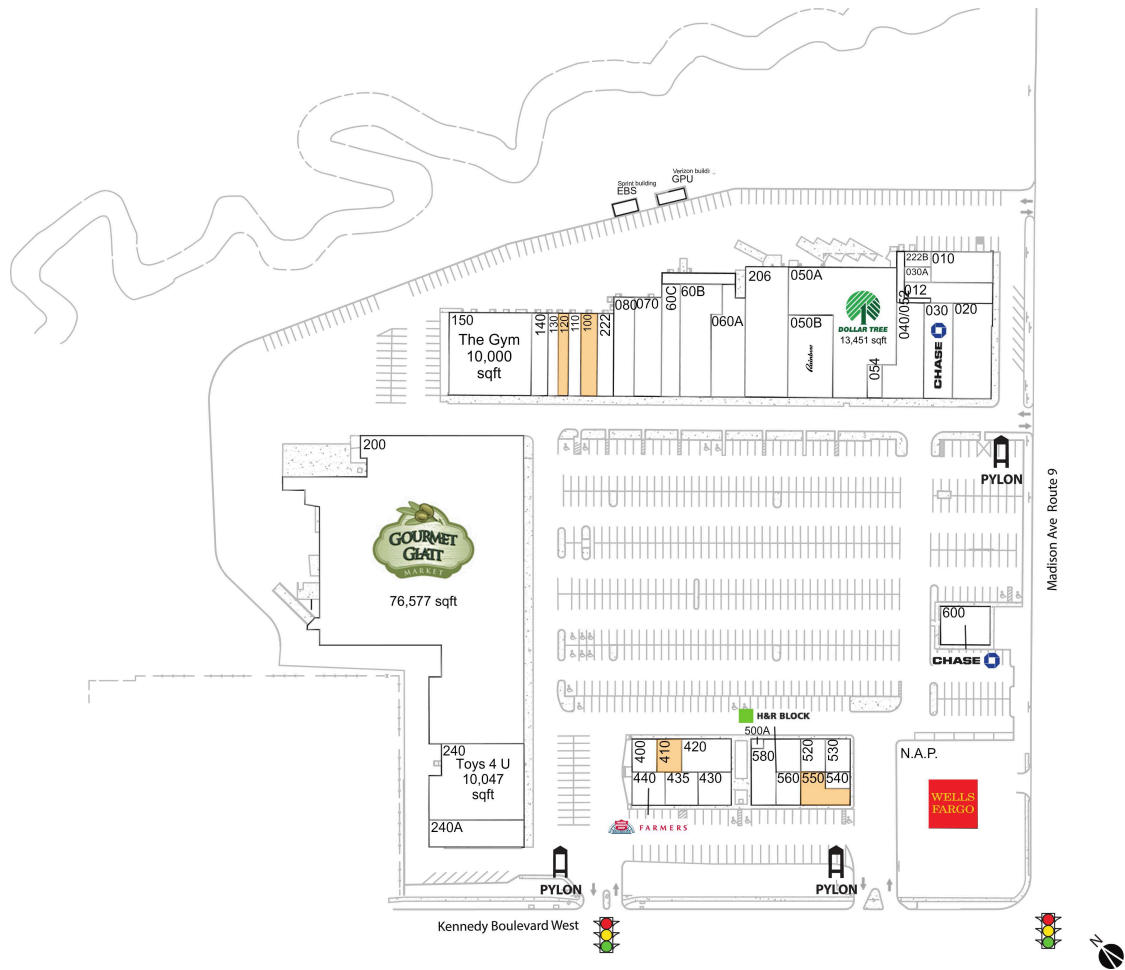

Lakewood Plaza

410 AVAILABLE	1,188 SF	050B Rainbow	5,873 SF
120 AVAILABLE	1,250 SF	054 Young Shoe Repair	425 SF
550 AVAILABLE	1,450 SF	060A Judaica Plaza	6,716 SF
100 AVAILABLE	2,000 SF	60B Step on Me	4,249 SF
CELL Verizon Wireless	600 SF	60C Brooklyn SW	3,003 SF
CELL01 Sprint Spectrum	600 SF	070 JII Pizza	3,700 SF
N.A.P. Wells Fargo		080 Fraylich Uniforms	3,000 SF
010 Emporio Men's Clothing	3,839 SF	110 Kaylah Designs	1,500 SF
012 Spinkles Ice Cream	1,758 SF	130 LA Perfection Nails	1,250 SF
020 Shopper's Paradise	5,760 SF	140 Lakewood Immediate Care	2,000 SF
030 Chase	3,768 SF	150 The Gym	10,000 SF
030A Storage	360 SF	200 Gourmet Glatt Supermarket	76,577 SF
040/052 Glatt Express	5,050 SF	206 Center of Town	8,088 SF
050A Dollar Tree	13,451 SF	222 China King Chinese Resturant	1,350 SF

Lakewood Plaza

222B Storage	392 SF	500A Storage	585 SF
240 Toys 4 U	10,047 SF	520 Lakewood Platinum Cuts	800 SF
240A CSO Fleet Services	3,743 SF	530 Century Jewelers	1,230 SF
400 PR Phillips and Company	1,250 SF	540 Crystal Lake Realtors	600 SF
420 Howell Family Dental	2,267 SF	560 Dr. Victor Borkowski	1,600 SF
430 Bridal Secrets	1,531 SF	580 H&R Block	3,720 SF
435 Dr. Leslie Aufseeser	1,612 SF	600 Chase	5,000 SF
440 Farmers Insurance	1,643 SF		