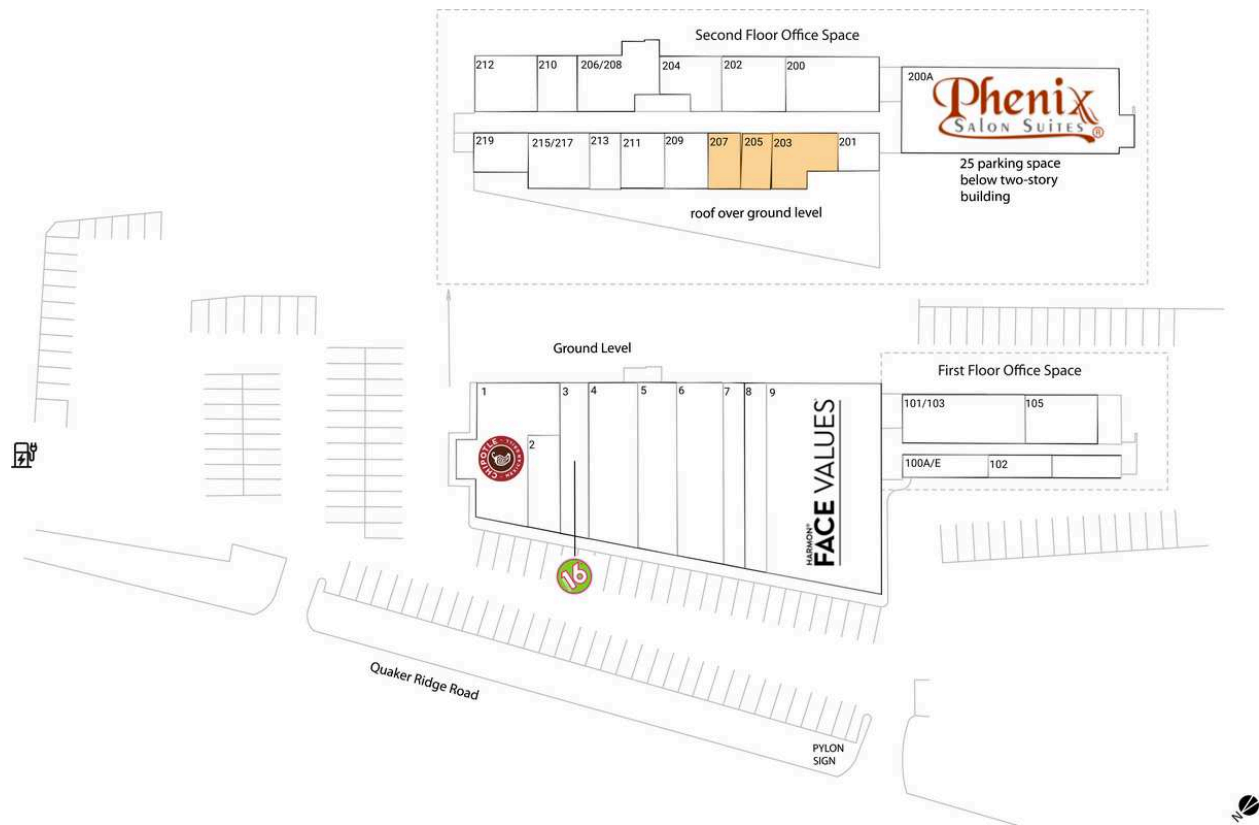

# North Ridge Shopping Center

1 Chipotle Mexican Grill	2,520 SF	200A Phenix Salon Suites	5,300 SF
2 Gourmet Noodles	832 SF	201 Dr. Gary Seinfeld	498 SF
3 16 Handles	1,250 SF	202 New Rochelle Orthodontics, PC	960 SF
4 Go Health	2,363 SF	<b>203 AVAILABLE</b>	1,056 SF
5 Club Pilates	1,863 SF	204 Lionel Fisch Company	730 SF
6 Rumble Boxing	2,363 SF	<b>205 AVAILABLE</b>	760 SF
7 Da Giorgio	1,034 SF	206/208 Paul Giotopoulos, DDS	1,740 SF
8 Sobol	1,034 SF	<b>207 AVAILABLE</b>	595 SF
9 Harmon Face Values	6,760 SF	209 Dorman Homes	661 SF
100A/E Brian M.Kalb, DDS	532 SF	210 Dr. Moonsun Kim	635 SF
101/103 LEASE PENDING	1,888 SF	211 Dr. Sal Longo	618 SF
102 Quaker Ridge Footcare	570 SF	212 Cheryl Malina, MD	1,152 SF
105 Dr. Martin A. Rube	1,052 SF	213 Empire State Appraisals	573 SF
200 Julie Kupersmith, M.D.	1,362 SF	215/217 Endodontic Associates, P.C.	1,178 SF

# North Ridge Shopping Center

---

219 Taylor Viazzo Architects

777 SF