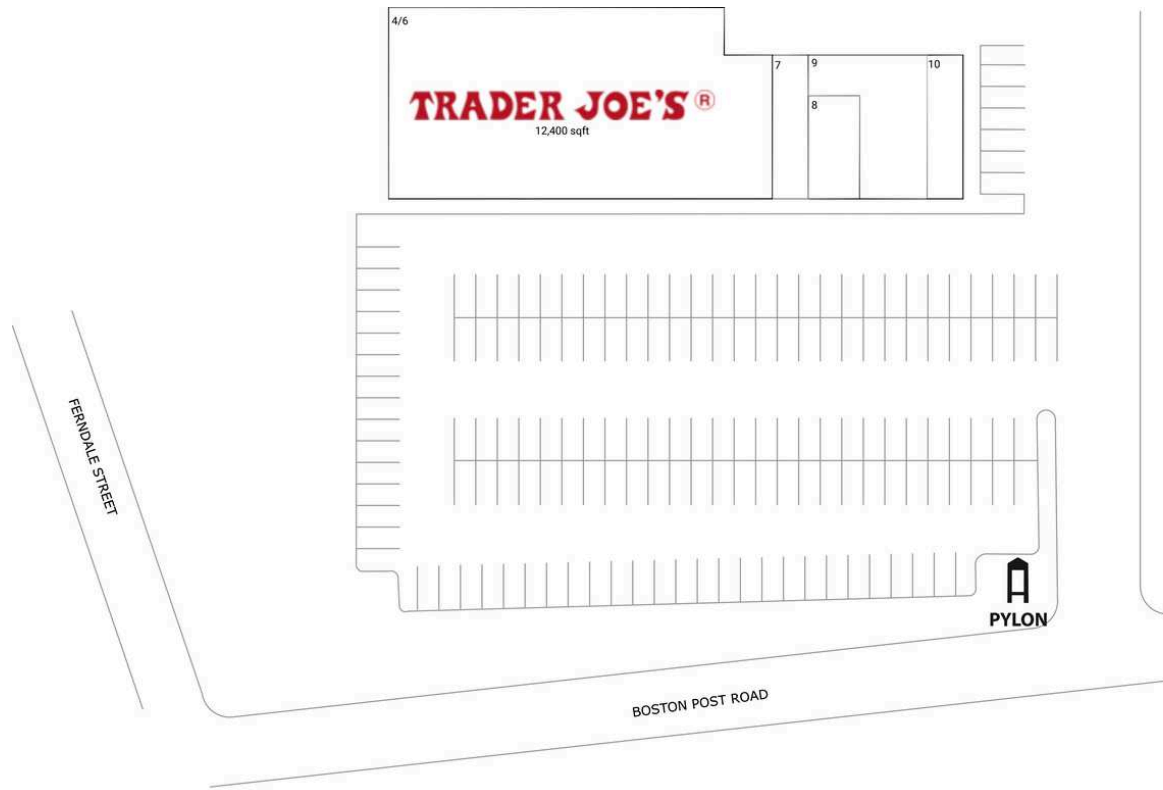

Village Square Shopping Center

4/6 Trader Joe's	12,400 SF	9 Village Square Bagels	1,966 SF
7 Everything Hair Limited	900 SF	10 Espresso Cafeto	872 SF
8 Nail Garden House	862 SF		