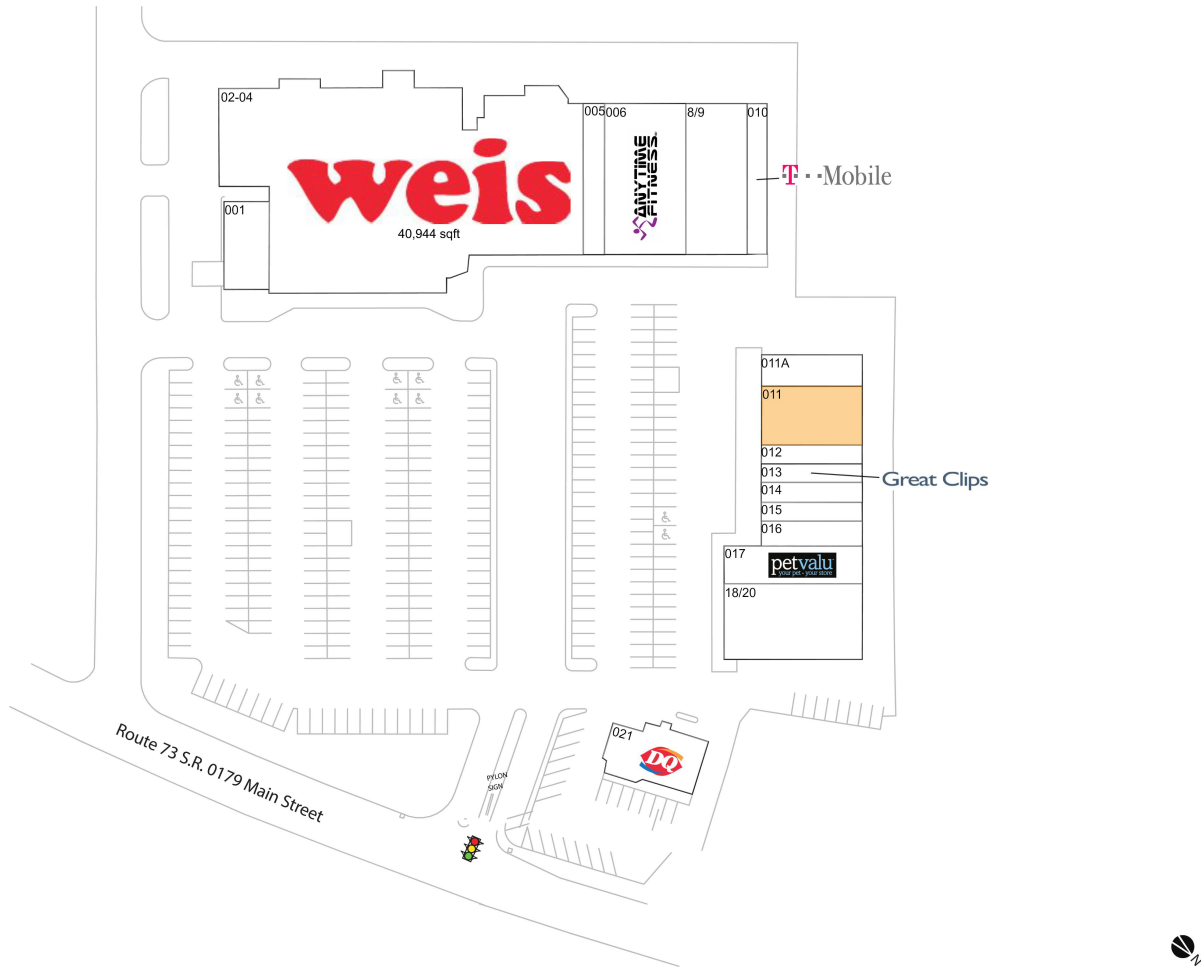

Gilbertsville Shopping Center

011 AVAILABLE	3,760 SF	012 World Travel	1,200 SF
001 First Niagara Bank	2,500 SF	013 Great Clips	1,170 SF
02-04 Weis Markets	40,944 SF	014 China King Restaurant	1,280 SF
005 Quest Diagnostics	2,040 SF	015 Liberty Vapor	1,200 SF
006 Anytime Fitness	7,800 SF	016 Marco's Pizza & Family Restaurant	1,600 SF
8/9 Wine & Spirits Shoppe	5,708 SF	017 Pet Valu	3,300 SF
010 T-Mobile	1,890 SF	18/20 National Auto Stores	6,400 SF
011A Nail Salon	2,013 SF	021 Dairy Queen	2,771 SF