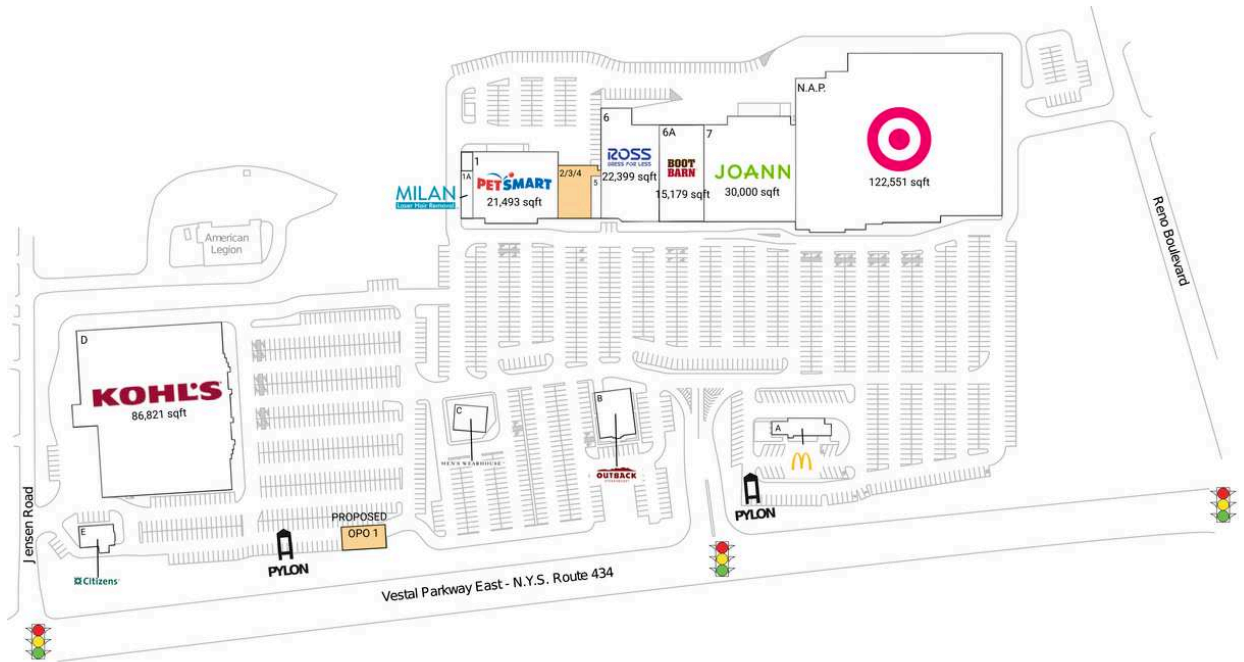

Parkway Plaza - Vestal

A McDonald's	4,376 SF	1 PetSmart	21,493 SF
B Outback Steakhouse	6,129 SF	1A Milan Laser Hair Removal	2,200 SF
C Men's Wearhouse	7,096 SF	2/3/4 AVAILABLE	6,901 SF
D Kohl's	86,821 SF	5 Cost Cutters	1,500 SF
E Citizens Bank	3,060 SF	6 Ross Dress for Less	22,399 SF
N.A.P. Target	122,551 SF	6A Boot Barn	15,179 SF
OPO 1 AVAILABLE		7 JOANN Fabric and Craft Stores	30,000 SF