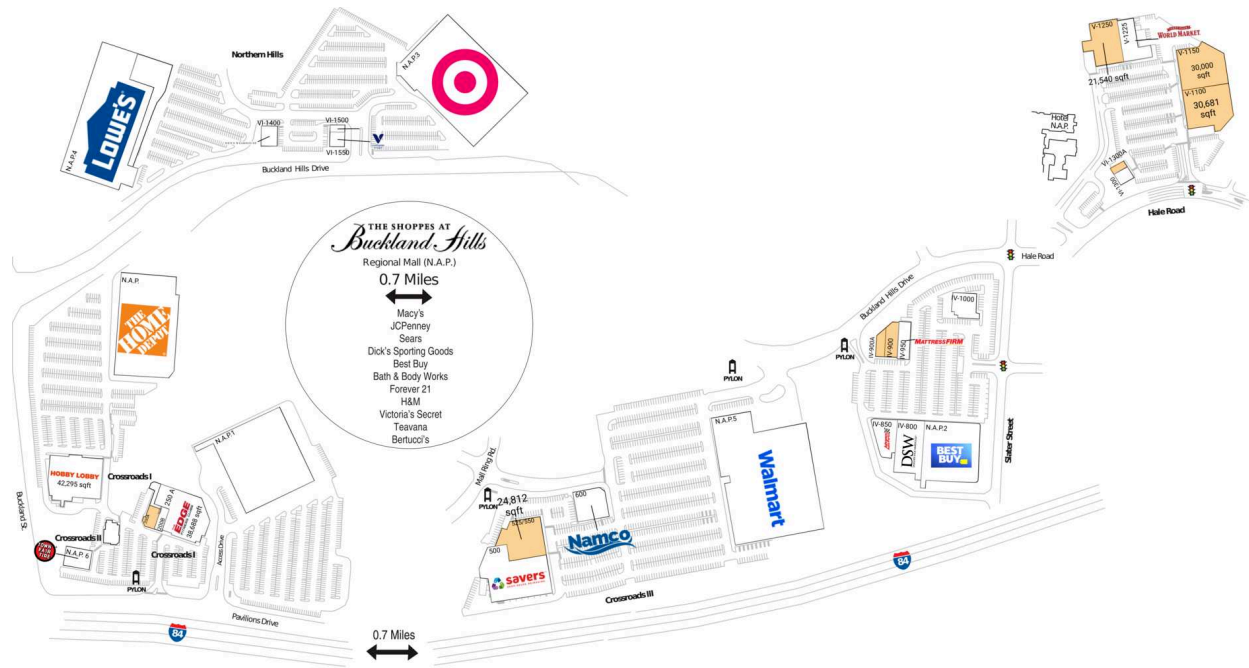

The Manchester Collection

IV-1000 Fontera Grill	7,342 SF	V-1150 AVAILABLE	30,000 SF
IV-800 DSW	20,000 SF	V-1225 Cost Plus World Market	16,710 SF
IV-850 Advance Auto Parts	10,888 SF	V-1250 AVAILABLE	21,540 SF
IV-900 AVAILABLE	6,000 SF	VI-1300 Kaoud Oriental Rugs	3,315 SF
IV-900A AVAILABLE	2,500 SF	VI-1300A AVAILABLE	1,685 SF
IV-950 Mattress Firm	4,640 SF	VI-1400 Men's Wearhouse	6,000 SF
N.A.P. The Home Depot		VI-1500 Sprint	1,980 SF
N.A.P. 6 Town Fair Tire		VI-1550 The Vitamin Shoppe	4,000 SF
N.A.P.1 N.A.P.		100 Hobby Lobby	42,295 SF
N.A.P.2 Best Buy		200A AVAILABLE	4,553 SF
N.A.P.3 Target		200B Total Fitness Equipment	3,000 SF
N.A.P.4 Lowe's		250 A Edge Fitness	38,688 SF
N.A.P.5 Walmart		500 Savers	30,000 SF
V-1100 AVAILABLE	30,681 SF	525/550 AVAILABLE	24,812 SF

The Manchester Collection

600 Namco

12,000 SF