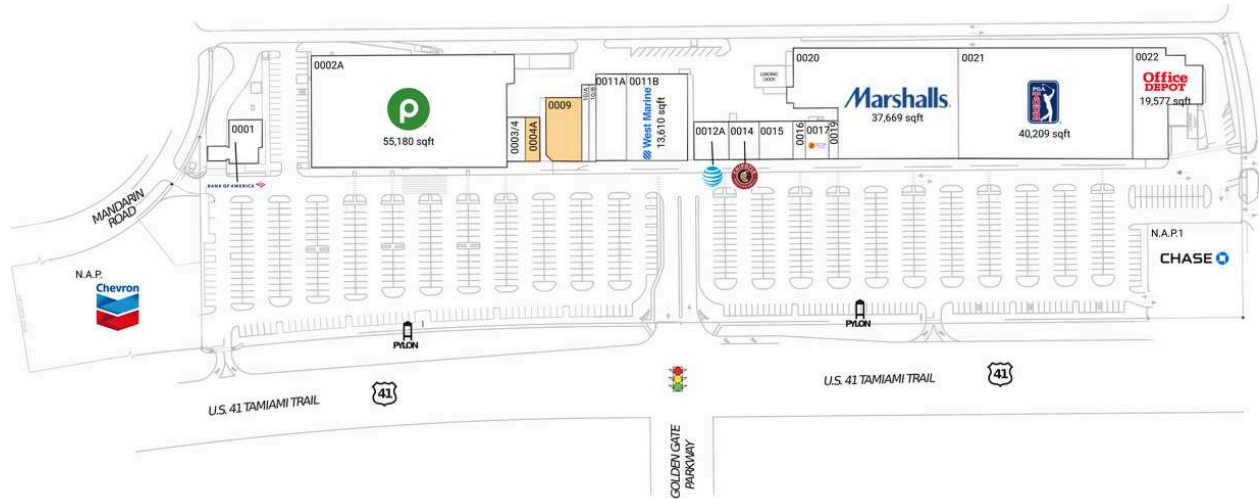

Naples Plaza

N.A.P. Chevron		0011B West Marine	13,610 SF
N.A.P.1 Chase		0012A AT&T	3,000 SF
0001 Bank of America	3,433 SF	0014 Chipotle Mexican Grill	2,400 SF
0002A Publix	55,180 SF	0015 Nature's Garden of Naples, Inc	3,600 SF
0003/4 Publix Liquor	1,750 SF	0016 American Medical Hearing Centers	1,200 SF
0004A AVAILABLE	1,680 SF	0017 Zoom Tan	2,640 SF
0009 AVAILABLE	5,960 SF	0019 Roosters Men's Grooming Center	960 SF
10/A Nails & More	1,439 SF	0020 Marshalls	37,669 SF
10/B Beyond Juicery + Eatery	1,500 SF	0021 PGA TOUR Superstore	40,209 SF
0011A The Woodhouse Day Spa	5,988 SF	0022 Office Depot	19,577 SF