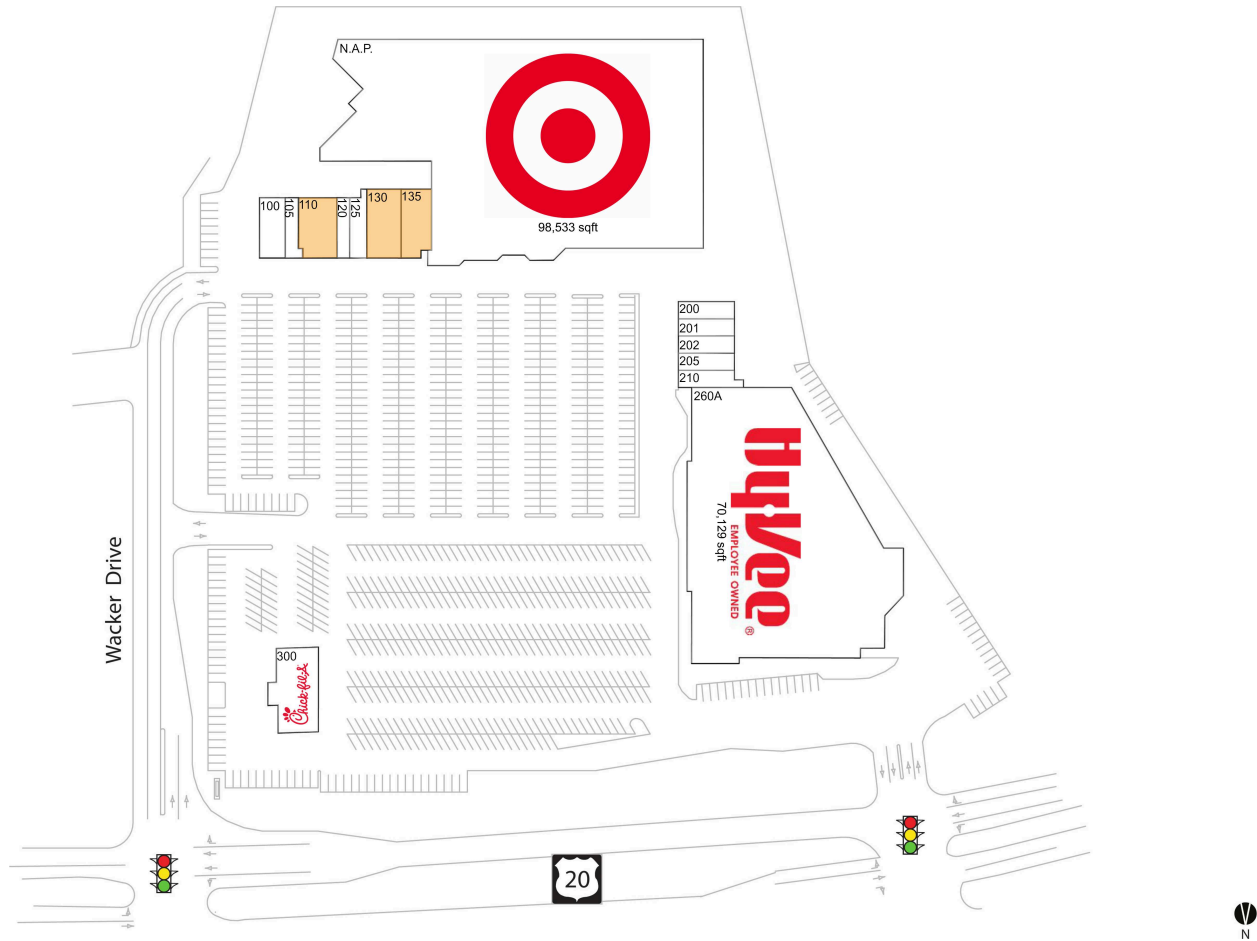

Warren Plaza

135 AVAILABLE	2,760 SF	200 Video Games, Etc.	1,300 SF
110 AVAILABLE	3,150 SF	201 Check into Cash	1,300 SF
130 AVAILABLE	3,200 SF	202 Betty Jane Homemade Candies	1,300 SF
N.A.P. Target	98,533 SF	205 The UPS Store	1,300 SF
100 Tips & Toes	2,045 SF	210 OneMain Financial	1,300 SF
105 Miracle-Ear	1,105 SF	260A Hy-Vee	70,129 SF
120 Supercuts	1,050 SF	300 Chick-fil-A	5,000 SF
125 Great Dragon Restaurant	1,400 SF		