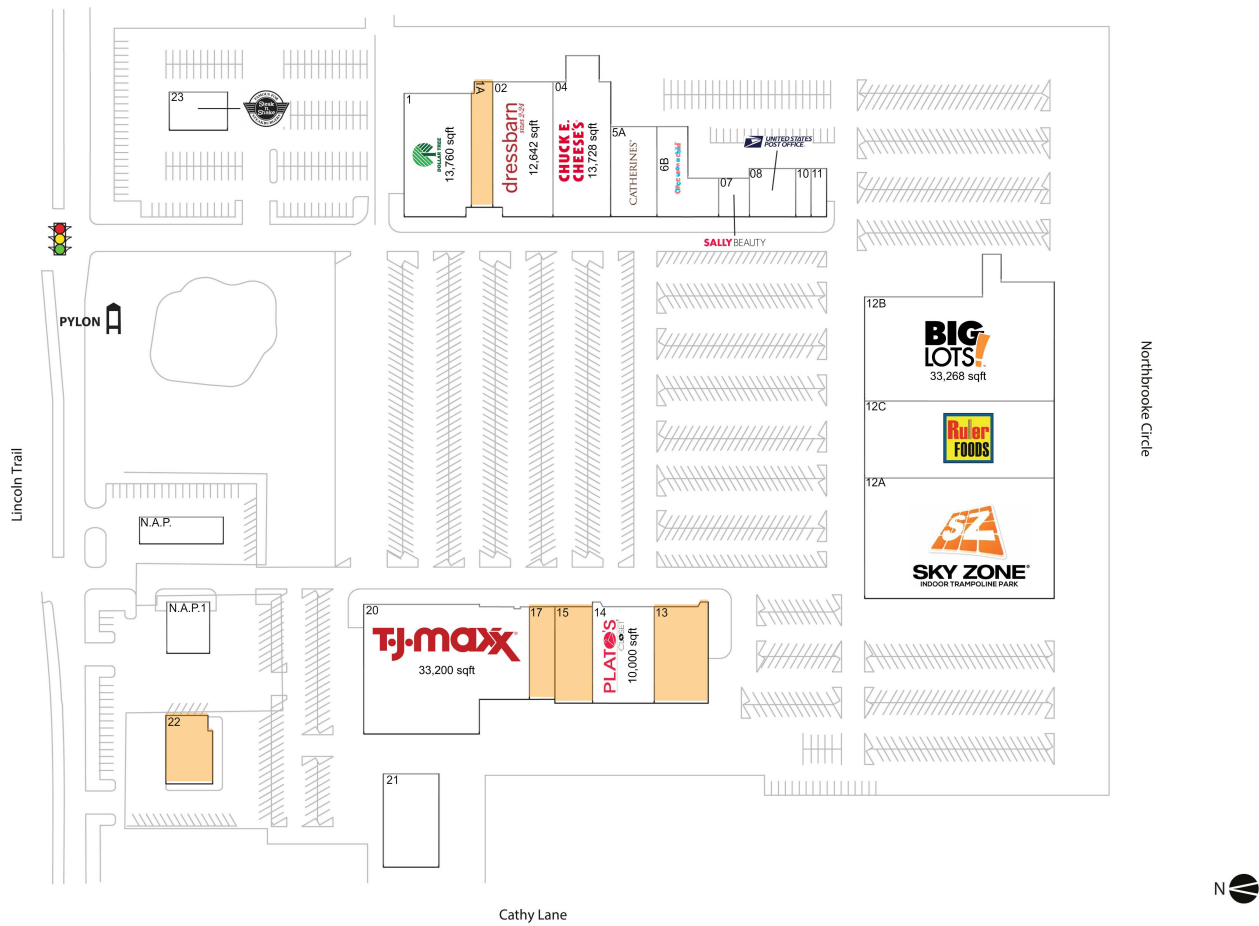

Crossroads Centre - Fairview Heights

17 AVAILABLE	4,000 SF	07 Sally Beauty Supply	2,000 SF
1A AVAILABLE	4,642 SF	08 United States Post Office	3,760 SF
22 AVAILABLE	5,370 SF	10 Beautiful Nails	1,250 SF
15 AVAILABLE	5,880 SF	11 Jackson Hewitt	1,250 SF
13 AVAILABLE	9,550 SF	12A Sky Zone	37,470 SF
N.A.P. Weisser Optical		12B Big Lots	33,268 SF
N.A.P.1 Color Tile		12C Ruler Foods	23,084 SF
1 Dollar Tree	13,760 SF	14 Plato's Closet	10,000 SF
02 dressbarn	12,642 SF	20 T.J. Maxx	33,200 SF
04 Chuck E. Cheese's	13,728 SF	21 Midwest Clearance	8,561 SF
5A Catherines	7,099 SF	23 Steak 'n Shake	2,680 SF
6B Once Upon a Child	6,680 SF		