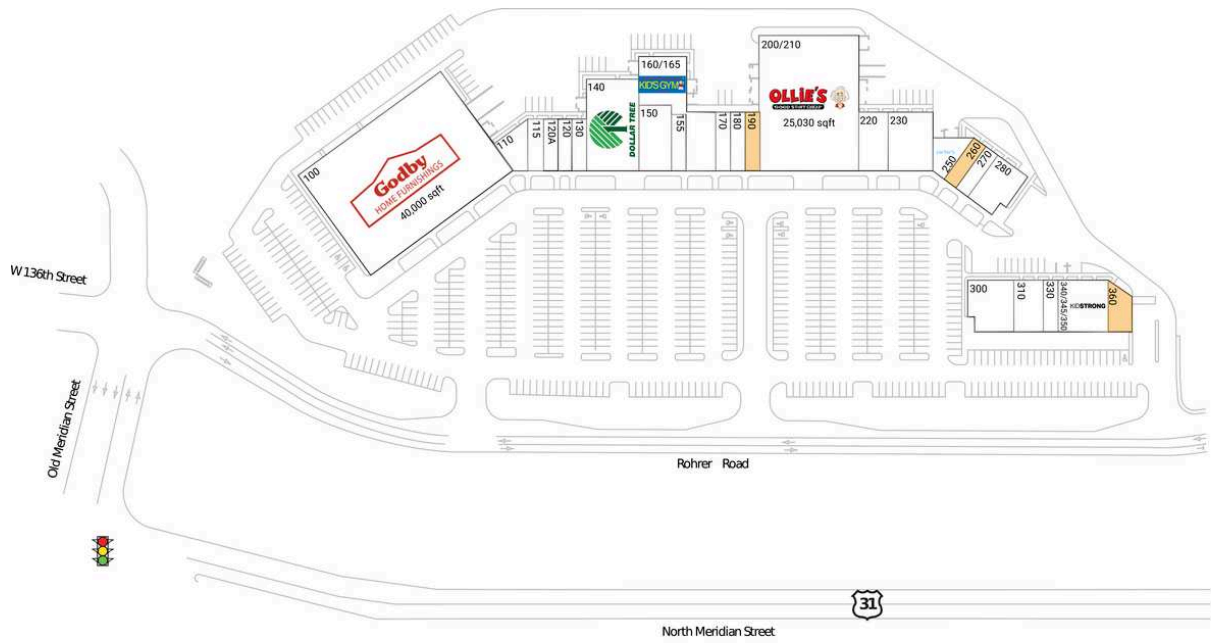

Meridian Village

100 Godby Home Furnishings	40,000 SF	200/210 Ollie's	25,030 SF
110 A R Workshop	1,986 SF	220 Puccini's	2,400 SF
115 China Garden	1,400 SF	230 Mad Farmer Fitness	4,000 SF
120 Jones Chiropractic and Maximum Health	1,400 SF	250 Carter's	3,586 SF
120A Three Seventeen Hair Design	1,400 SF	260 AVAILABLE	1,400 SF
130 Any Lab Test Now	1,400 SF	270 The Cigar Box	1,400 SF
140 Dollar Tree	9,000 SF	280 Texas Margaritas Mexican Restaurant	3,300 SF
150 Carmel Tae Kwon Do	3,900 SF	300 Bier Brewery of Carmel	4,300 SF
155 Jazzercise	1,700 SF	310 Brunchies	2,697 SF
160/165 We Rock The Spectrum	7,600 SF	330 Braces for U	1,350 SF
170 Daisy Nails	1,600 SF	340/345/350 KidStrong	4,200 SF
180 Rainforest Day Spa	1,600 SF	360 AVAILABLE	2,520 SF
190 AVAILABLE	1,600 SF		