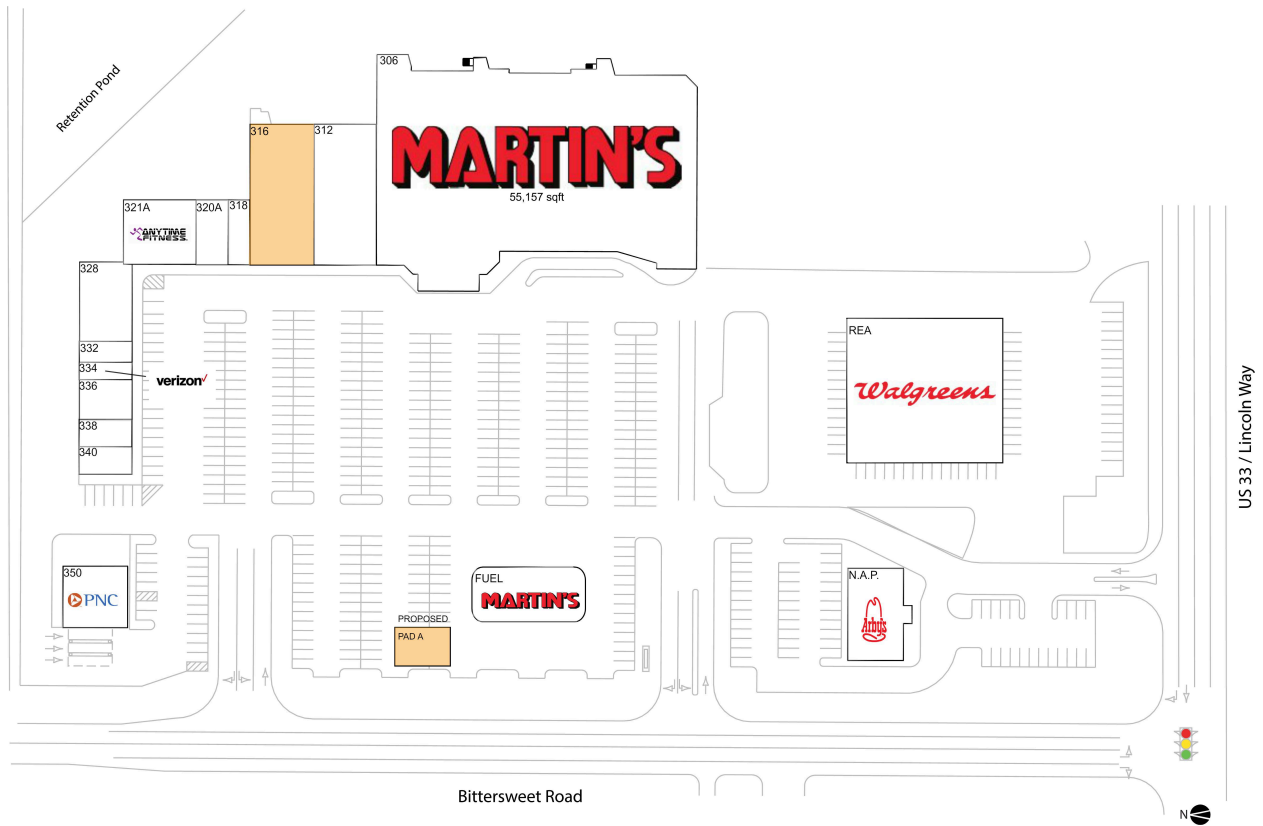

Bittersweet Plaza

PAD A AVAILABLE		321A Anytime Fitness	4,200 SF
316 AVAILABLE	8,000 SF	328 Empire Express	3,750 SF
FUEL Martin's Fuel Station		332 H&R Block	1,000 SF
N.A.P. Arby's		334 Verizon Wireless	835 SF
REA Walgreens	1 SF	336 Sophia Nails	1,881 SF
306 Martin's	55,157 SF	338 Papa John's	1,250 SF
312 Paw Mart	8,000 SF	340 Ziker Cleaners	1,250 SF
318 Great Clips	1,200 SF	350 PNC Bank	3,475 SF
320A Tiki Tan	1,800 SF		