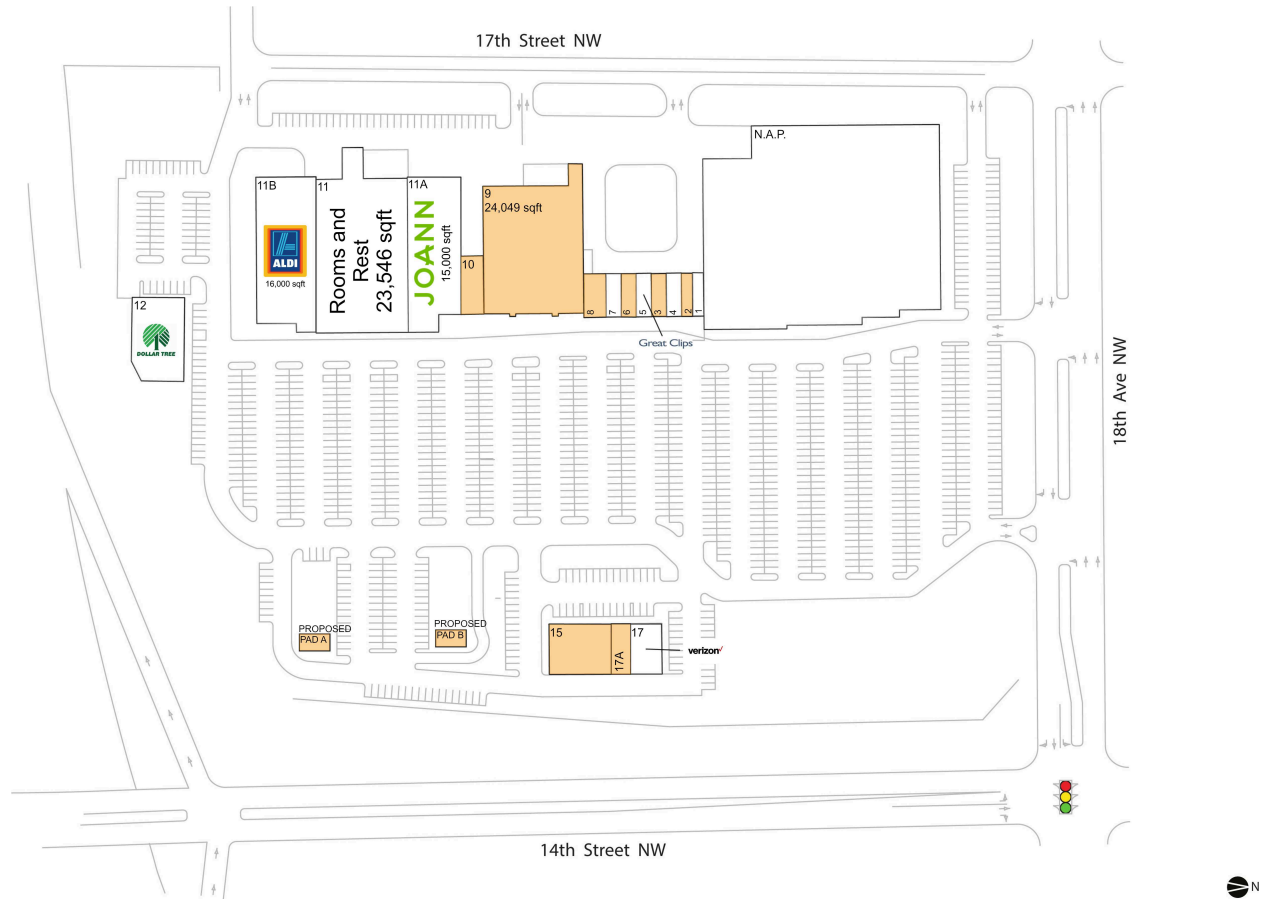

Austin Town Center

2 AVAILABLE	900 SF	N.A.P. N.A.P.	
3 AVAILABLE	1,200 SF	1 Edward Jones	900 SF
6 AVAILABLE	1,200 SF	4 Sally Beauty Supply	1,200 SF
8 AVAILABLE	1,584 SF	5 Great Clips	1,200 SF
17A AVAILABLE	1,700 SF	7 LA Nails	1,200 SF
10 AVAILABLE	2,494 SF	11 Rooms and Rest	23,546 SF
PAD A AVAILABLE	3,500 SF	11A JOANN Fabric and Craft Stores	15,000 SF
PAD B AVAILABLE	3,500 SF	11B ALDI	16,000 SF
15 AVAILABLE	5,813 SF	12 Dollar Tree	8,000 SF
9 AVAILABLE	24,049 SF	17 Verizon Wireless	2,500 SF