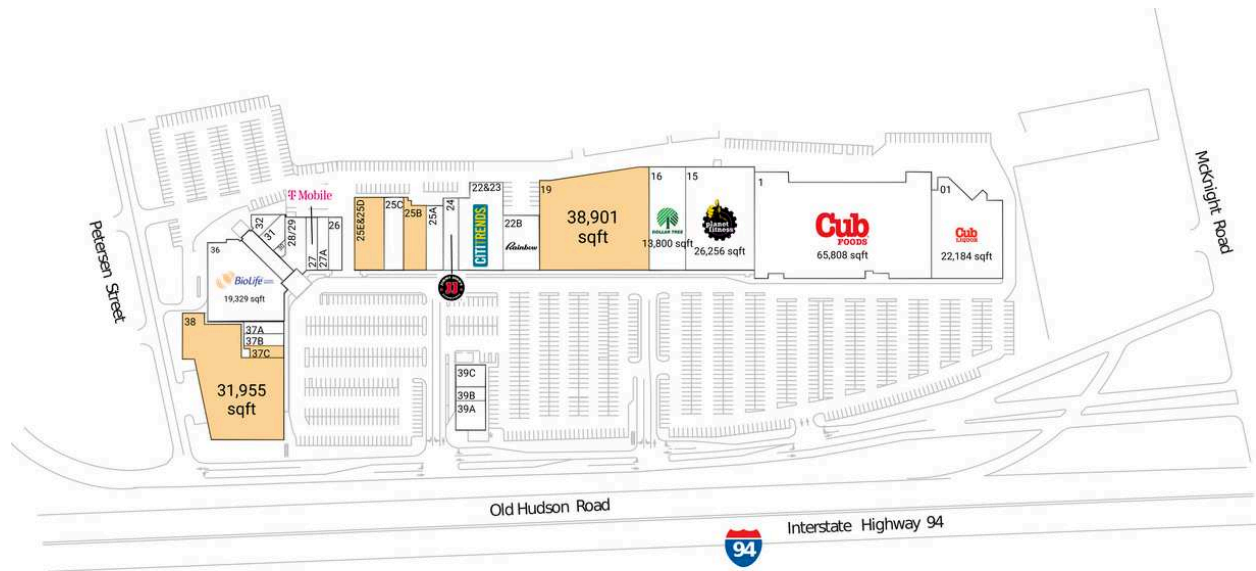

Sun Ray Shopping Center

01 Cub Liquor	22,184 SF	27A Smokes Vapor Zone	2,050 SF
1 Cub Foods	65,808 SF	28/29 New Life Women's Center	3,864 SF
15 Planet Fitness	26,256 SF	30 Street Approved Signs & Custom Apparel	425 SF
16 Dollar Tree	13,800 SF	31 Back in Black Thrift Shop	2,343 SF
19 AVAILABLE	38,901 SF	32 District One	1,176 SF
22&23 Citi Trends	13,730 SF	36 BioLife	19,329 SF
22B Rainbow	7,040 SF	37A Tiffany's Barbershop	1,762 SF
24 Jimmy John's	3,430 SF	37B Sally Beauty Supply	1,521 SF
25A Chicago Nails	4,220 SF	37C AVAILABLE	1,549 SF
25B AVAILABLE	5,141 SF	38 AVAILABLE	31,955 SF
25C Villa Join the Movement	5,658 SF	39A LeAnne Chin	3,200 SF
25E&25D AVAILABLE	7,344 SF	39B Domino's Pizza	1,500 SF
26 Kenny's Fish & Chicken	2,550 SF	39C Bruegger's Bagels	2,400 SF
27 T-Mobile	1,903 SF		