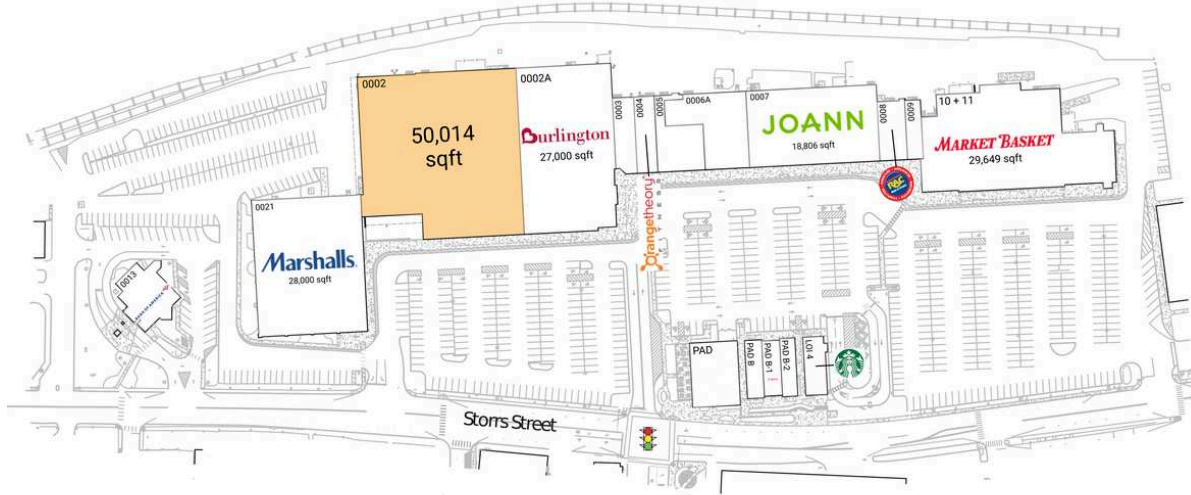

# Capitol Shopping Center

LOI 4 Starbucks	2,300 SF	0005 Bellavii Beauty Lounge	5,000 SF
PAD 110 Grill	6,000 SF	0006A New Hampshire State Liquor Store	8,300 SF
PAD B Playa Bowls	1,600 SF	0007 JOANN Fabric and Craft Stores	18,806 SF
PAD B-1 T-Mobile	2,000 SF	0008 Rent-A-Center	3,096 SF
PAD B-2 Xfinity and/or Comcast	1,800 SF	0009 Sal's Just Pizza	2,546 SF
<b>0002 AVAILABLE</b>	<b>50,014 SF</b>	10 + 11 Market Basket	29,649 SF
0002A Burlington	27,000 SF	0013 Bank of America	4,200 SF
0003 Sun Tan City	3,210 SF	0021 Marshalls	28,000 SF
0004 Orangetheory Fitness	3,000 SF		