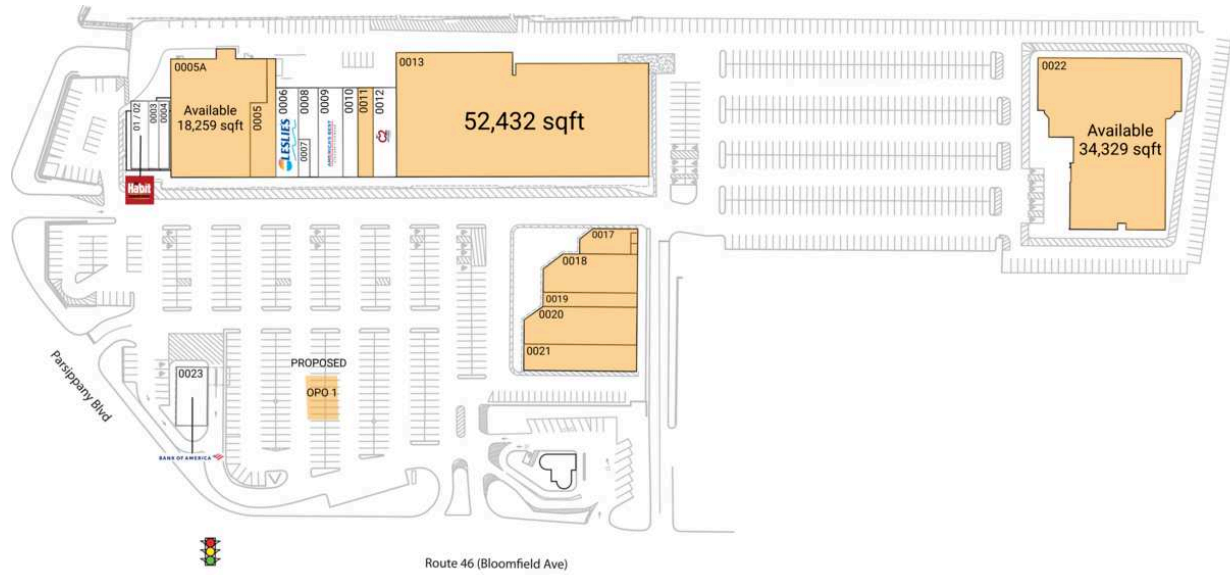

Morris Hills Shopping Center

OPO 1 AVAILABLE

| | |
|---|-----------|
| 01 / 02 The Habit Burger Grill | 2,440 SF |
| 0003 Palermo's Pizza | 1,502 SF |
| 0004 Seoul Food | 1,500 SF |
| 0005 AVAILABLE | 4,316 SF |
| 0005A AVAILABLE | 18,259 SF |
| 0006 Leslie's Pool Supplies | 3,600 SF |
| 0007 Sajna Beauty Salon | 750 SF |
| 0008 The Great Wazu | 2,370 SF |
| 0009 America's Best Contacts & Eyeglasses | 3,894 SF |
| 0010 Bubbakoo's Burritos | 2,360 SF |

0011 AVAILABLE

2,400 SF

0012 C2 Education

3,540 SF

0013 AVAILABLE

52,432 SF

0017 AVAILABLE

2,200 SF

0018 AVAILABLE

6,195 SF

0019 AVAILABLE

2,375 SF

0020 AVAILABLE

7,200 SF

0021 AVAILABLE

5,100 SF

0022 AVAILABLE

34,329 SF

0023 Bank of America

2,800 SF