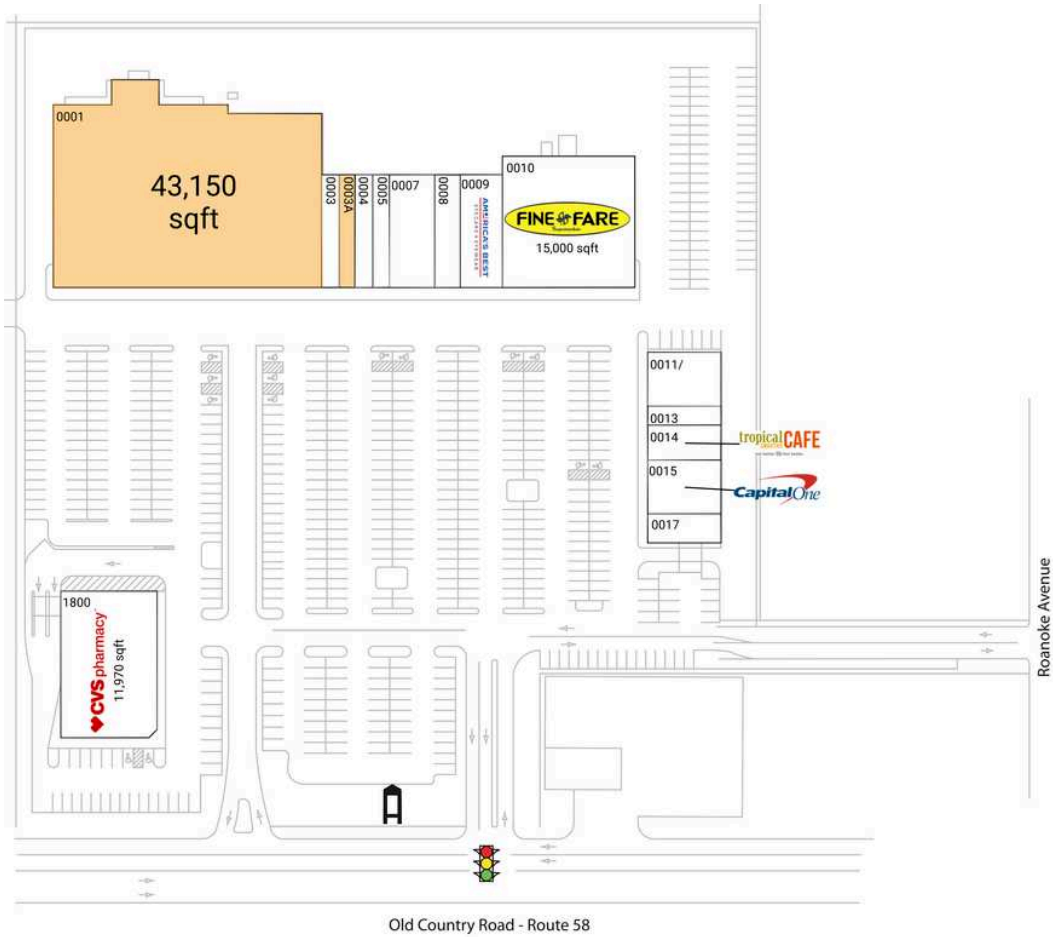

Roanoke Plaza

0001 AVAILABLE	43,150 SF	0010 Fine Fare	15,000 SF
0003 Dejesus Taqueria	1,400 SF	0011/ Roanoke Laundry	3,150 SF
0003A AVAILABLE	1,925 SF	0013 Inga's Cleaners	1,120 SF
0004 Caruso's Pizzeria	1,700 SF	0014 Tropical Smoothie Cafe	2,100 SF
0005 The Lemon Tree	1,500 SF	0015 Capital One	4,256 SF
0007 Tong Fu Restaurant	4,000 SF	0017 HearX	1,260 SF
0008 Roanoke Plaza Liquors	2,600 SF	1800 CVS/pharmacy	11,970 SF
0009 America's Best Contacts & Eyeglasses	4,000 SF		